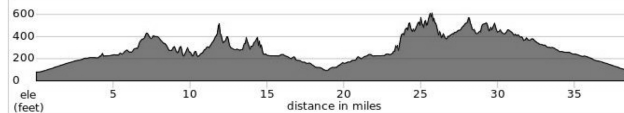

Questions/comments: rides@bikeirvine.org

Report mishaps to crash@bikeirvine.org

TURKEYBURNER-M2