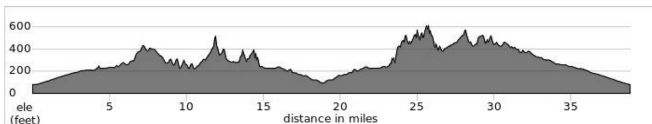

BCI TURKEY BURNER - MEDIUM

39 Miles

	Miles		Dist
L	0.1	IRVINE CTR DR / MOULTON	10.4
L	10.5	OSO PARKWAY	1.8
R	12.3	CABOT	2.3
L	14.6	PASEO DE COLINAS	0.3
L	14.9	CAMINO CAPISTRANO	3.8
L	18.7	DEL OBISPO	0.1
R	18.8	PLAZA DRIVE	0.1

STARBUCKS

Plaza Del Obispo Shpng Ctr

Exit Plaza onto Camino Capistrano

R	19.0	CAMINO CAPISTRANO	3.7
R	22.7	AVERY PARKWAY	0.2
L	22.9	MARGUERITE	4.7
L	27.6	JERONIMO	5.2
L	32.8	ALTON	0.3
R	33.1	BARRANCA	1.5
R	34.6	TECHNOLOGY	1.4
R	36.0	LAGUNA CYN / OAK CYN	0.4
L	36.4	VALLEY OAK	0.3
R	36.7	IRVINE CTR DRIVE	1.9
R	38.6	DEERWOOD	END

Questions/comments: rides@bikeirvine.org

Report mishaps to crash@bikeirvine.org

TURKEYBURNER-M2

BCI TURKEY BURNER - MEDIUM

39 Miles

	Miles		Dist
L	0.1	IRVINE CTR DR / MOULTON	10.4
L	10.5	OSO PARKWAY	1.8
R	12.3	CABOT	2.3
L	14.6	PASEO DE COLINAS	0.3
L	14.9	CAMINO CAPISTRANO	3.8
L	18.7	DEL OBISPO	0.1
R	18.8	PLAZA DRIVE	0.1

STARBUCKS

Plaza Del Obispo Shpng Ctr

Exit Plaza onto Camino Capistrano

R	19.0	CAMINO CAPISTRANO	3.7
R	22.7	AVERY PARKWAY	0.2
L	22.9	MARGUERITE	4.7
L	27.6	JERONIMO	5.2
L	32.8	ALTON	0.3
R	33.1	BARRANCA	1.5
R	34.6	TECHNOLOGY	1.4
R	36.0	LAGUNA CYN / OAK CYN	0.4
L	36.4	VALLEY OAK	0.3
R	36.7	IRVINE CTR DRIVE	1.9
R	38.6	DEERWOOD	END