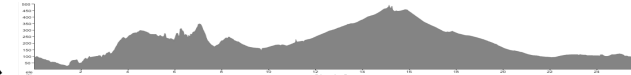

BCI TUESDAY MORNING #8 s

24.9 Miles SHORT CUT

@Mile	Go	CF 3 (39'/m) +/-976 ft	Dist
0.0	E	UCP Parking Lot	0.1
0.1	R	BEECH TREE	0.1
0.2	R	UNIVERSITY	0.2
0.4	R	GOLDENGLLOW	0.1
← 0.5	L	SANDBURG	0.5
← 1.0	L	CULVER	0.6
1.6	R	HARVARD	0.3
← 1.9	L	CALIFORNIA	0.2
← 2.1	L	CAMPUS	0.7
2.8	R	TURTLE ROCK	2.1
4.9	R	SUNNYHILL	0.2
← 5.1	*L	@SHADY CYN (crosswalk)	0.0
5.1	to	connector NE (sidewalk)	0.1
← 5.2	L	Shady Canyon Tr (bike path)	1.5
6.7	R	@ summit cross dirt to road	0.0
← 6.7	L	SHADY CANYON	0.7
7.4	R	QUAIL HILL (¼ circle)	1.0
↻ 8.4	°L	LAGUNA CYN (from #1 left lane; ¾ circle)	2.0
10.4	R	SAND CANYON	0.5
10.9	R	MARINE WAY	0.5
← 11.4	*L	RIDGE VALLEY (30 goes ↑)	3.3
↓ Skips: BOSQUE CADENCE PUSAN IRVINE BLVD MODJESKA PORTOLA SPRINGS			
14.7	to	ARROWHEAD	0.2
14.9	R	PORTOLA PKWY (West)	0.5
← 15.4	*L	SAND CANYON	0.8
16.2	R	into Woodbury Shopping Center:	
☕ PANERA BREAD / STARBUCKS SAND CANYON @ IRVINE BLVD exit center North toward Irvine Blvd			
← 16.5	L	IRVINE BLVD (West)	1.6
↓ Skips Northwood Mazes: (30 goes → @ GROVELAND) SPRING MEADOW MAJESTY ENCORE PARAGON PORTOLA YALE, ARBORWOOD CITRUSGLEN MEADOWOOD			
← 18.1	L	YALE	2.8
20.9	R	W YALE LOOP	2.8
23.7	R	YALE / foot bridge / INMON / YALE	0.7
24.4	R	ROYCE	0.3
← 24.7	L	BEECH TREE	0.1
24.8	R	UCP Parkinglot back to start	0.1

PLEASE report any crash to crash@bikeirvine.org

<https://ridewithgps.com/routes/24710673>

Comments? [Mailto:bill@bikeirvine.org](mailto:bill@bikeirvine.org)

PLEASE report any crash to crash@bikeirvine.org

<https://ridewithgps.com/routes/21690286>

Tuesdays.xls

UPDATED: 10/14/2023