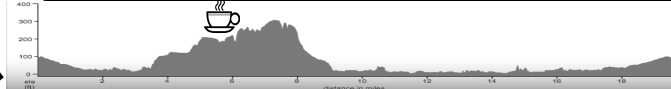

STARBUCKS or BRUEGGER's
GOLDENROD @ PCH

16.0	U	GOLDENROD	0.1
16.1	R	SECOND	0.1
← 16.2	L	CARNATION	0.2
16.4	R	BAYSIDE / 🚲	2.4
18.8	to	Enter "Dunes" > foot bridge >	0.3
19.1	to	> cross parking lot to sidewalk	0.1
← 19.2	L	BACK BAY DR 🚲	3.2
← 22.4	L	Eastbluff Sidepath (sidewalk)	0.3
← 22.7	L	Bayview Tr @ ❖ JAMBOREE	0.4
← 23.1	L	Bayview Tr @ ❖ BAYVIEW	1.3
		boardwalk, bridge, pass Muth Center	
24.4	R	to ❖ IRVINE & UNIVERSITY	0.1
24.5	R	IRVINE X UNIVERSITY	0.2
24.7	R	MESA	0.3
↗ 25.0	BL	BIRCH (@ MESA)	1.0
26.0	R	DOVE	0.4
← 26.4	L	NEWPORT PL / VON KARMAN	1.3
27.7	R	MICHELSON	2.3
30.0	R	ROYCE	0.2
30.2	R	BEECH TREE	0.1
30.3	R	UCP Parkinglot back to start	0.1

STARBUCKS or BRUEGGER's
GOLDENROD @ PCH

11.1	U	GOLDENROD	0.1
11.2	R	SECOND	0.2
← 11.4	L	CARNATION	0.1
11.5	R	BAYSIDE / 🚲	2.2
13.7	to	Enter "Dunes" > foot bridge >	0.6
14.3	to	> cross parking lot to sidewalk	0.0
← 14.3	L	BACK BAY DR 🚲	3.2
← 17.5	L	Eastbluff Sidepath (sidewalk)	0.3
← 17.8	L	Bayview Tr @ ❖ JAMBOREE	0.4
← 18.2	L	Bayview Tr @ ❖ BAYVIEW	0.4
		boardwalk, bridge, pass Muth Center	
18.6	R	connector to Irvine@University	0.9
19.5	R	IRVINE X UNIVERSITY	-0.6
18.9	R	MESA	1.3
↗ 20.2	BL	BIRCH (@ MESA)	1.0
21.2	R	DOVE	0.3
← 21.5	L	NEWPORT PL / VON KARMAN	1.3
22.8	R	MICHELSON	2.4
25.2	R	ROYCE	0.2
25.4	R	BEECH TREE	0.1
25.5	R	UCP Parkinglot back to start	0.1

PLEASE report any crash to crash@bikeirvine.org

<https://ridewithgps.com/routes/14751662>

Comments? [Mailto:bill@bikeirvine.org](mailto:bill@bikeirvine.org)

PLEASE report any crash to crash@bikeirvine.org

<https://ridewithgps.com/routes/11728676>

Tuesdays.xls

UPDATED: 10/14/2023