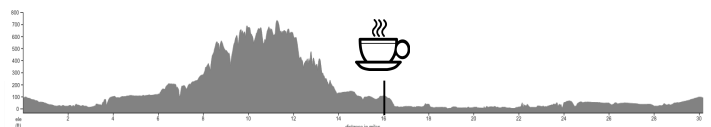

UNIVERSITY #06

30.2 Miles

	@Mile	CF5 (54'/m) +1,636 ft	Dist
E	0.0	UCP Parking Lot	0.1
R	0.1	BEECH TREE	0.1
R	0.2	UNIVERSITY / EASTBLUFF	3.4
R	3.6	VISTA DEL ORO	1.8
R	5.4	MAR VISTA	0.5
R	5.9	EASTBLUFF / FORD / BONITA CYN	1.3
R	7.2	MESA VIEW	0.1
← L	7.3	FORD	0.3
R	7.6	SAN MIGUEL	0.4
← *L	8.0	< SPY GLASS / EASTGATE >	1.1
← *L	9.1	SAN JOAQUIN HILLS	1.3
R	10.4	RIDGE PARK	0.2
R	10.6	NEWPORT COAST	0.9
R	11.5	PELICAN HILL	2.1
R	13.6	NEWPORT COAST	0.3
R	13.9	PCH	1.3
← *L	15.2	POPPY	0.3
↻ FR	15.5	OCEAN	0.2
R	15.7	MARGUERITE	0.2
← L	15.9	BAYSIDE	0.2
R	16.1	IRIS	0.1
← L	16.2	FIRST	0.1
R	16.3	GOLDENROD	0.1
R	16.4	@ PCH to STARBUCKS	
← or L		@ PCH to BRUEGGERS	

STARBUCKS or BRUEGGER's
Goldenrod & PCH, Corona del Mar

	@Mile		Dist
↻ U	16.4	GOLDENROD	0.1
R	16.5	SECOND	0.2
← L	16.7	CARNATION	0.1
R	16.8	BAYSIDE /	2.2
to	19.0	Enter "Dunes" > foot bridge >	0.4
to	19.4	> cross parking lot to sidewalk	0.1
← L	19.5	BACK BAY DR	3.4
← L	22.9	Eastbluff Sidepath (sidewalk)	0.0
← L	22.9	Bayview Tr @ ❖ JAMBOREE	0.4
← L	23.3	Bayview Tr @ ❖ BAYVIEW	1.3
		boardwalk, bridge, pass Muth Center	
R	24.6	connector to Irvine@University	0.1
R	24.7	IRVINE X UNIVERSITY	0.2
R	24.9	MESA	0.3
↻ FL	25.2	BIRCH (@ MESA)	1.6
← *L	26.8	VON KARMAN	0.7
R	27.5	MICHELSON	2.4
R	29.9	ROYCE	0.2
R	30.1	BEECH TREE	0.1
R	30.2	UCP parking lot back to start	

PLEASE report any crash to crash@bikeirvine.org

Comments? [Mailto:bill@bikeirvine.org](mailto:bill@bikeirvine.org)

<https://ridewithgps.com/routes/11728676>

UPDATED: 5/9/24