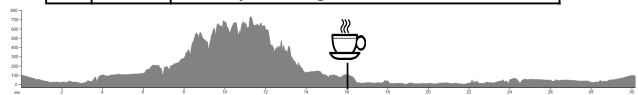

Short Cut:

UNIVERSITY #06 s

24.9 Mile SHORT CUT

CF3 (36'/m) +902 ft

	@Mile		Dist
E	0.0	UCP Parking Lot	0.1
R	0.1	BEECH TREE	0.1
R	0.2	UNIVERSITY / EASTBLUFF	3.4
R	3.6	VISTA DEL ORO	1.8
R	5.4	MAR VISTA	0.5
R	5.9	EASTBLUFF / FORD / BONITA CYN	1.3
R	7.2	MESA VIEW	0.1
←	L 7.3	FORD	0.3
R	7.6	SAN MIGUEL	1.3
↓ Skips SPY GLASS HILL SAN JOAQUIN HILLS RIDGE PARK NEWPORT COAST PELICAN HILL COAST HWY POPPY OCEAN			
←	*L 8.9	<PACIFIC VIEW / BAYWOOD>	0.4
R	9.3	MARGUERITE 🚲	1.3
R	10.6	BAYSIDE 🚲	0.2
R	10.8	IRIS	0.0
←	L 10.8	FIRST	0.2
R	11.0	GOLDENROD	0.1
R	11.1	@ PCH to STARBUCKS or	
←	L 11.1	@ BRUEGGERS	
☕ STARBUCKS or BRUEGGER's Goldenrod & PCH, Corona del Mar			
↻	U 11.1	GOLDENROD	0.1
R	11.2	SECOND	0.2
←	L 11.4	CARNATION	0.1
R	11.5	BAYSIDE / 🚲	2.2
to	13.7	Enter "Dunes" > foot bridge >	0.3
to	14.0	> cross parking lot to sidewalk	0.2
←	L 14.2	BACK BAY DR 🚲	3.1
←	L 17.3	Eastbluff Sidepath (sidewalk)	0.2
←	L 17.5	Bayview Tr @ ❖ JAMBOREE	0.4
←	L 17.9	Bayview Tr @ ❖ BAYVIEW	1.4
boardwalk, bridge, pass Muth Center			
R	19.3	connector to Irvine@University	0.0
R	19.3	IRVINE X UNIVERSITY	0.3
R	19.6	MESA	0.3
↻	FL 19.9	BIRCH (@ MESA)	1.5
←	*L 21.4	VON KARMAN	0.8
R	22.2	MICHELSON	2.4
R	24.6	ROYCE	0.1
R	24.7	BEECH TREE	0.1
R	24.8	UCP parking lot back to start	

PLEASE report any crash to crash@bikeirvine.org

<https://ridewithgps.com/routes/14751662>

Comments? [Mailto:bill@bikeirvine.org](mailto:bill@bikeirvine.org)

PLEASE report any crash to crash@bikeirvine.org

<https://ridewithgps.com/routes/11728676>

Tuesdays.xls

UPDATED: 3/3/2024