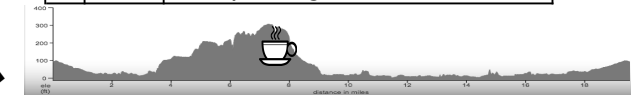

Short Cut:

UNIVERSITY #06 s

24.9 Mile SHORT CUT

CF3 (36'/m) +902 ft

	@Mile		Dist
E	0.0	UCP Parking Lot	0.1
R	0.1	BEECH TREE	0.1
R	0.2	UNIVERSITY / EASTBLUFF	3.4
R	3.6	VISTA DEL ORO	1.8
R	5.4	MAR VISTA	0.5
R	5.9	EASTBLUFF / FORD / BONITA CYN	1.3
R	7.2	MESA VIEW	0.1
←	L 7.3	FORD	0.3
R	7.6	SAN MIGUEL	1.3
↓ Skips SPY GLASS HILL SAN JOAQUIN HILLS RIDGE PARK NEWPORT COAST PELICAN HILL COAST HWY POPPY OCEAN			
←	*L 8.9	<PACIFIC VIEW / BAYWOOD>	0.4
R	9.3	MARGUERITE 🚲	1.3
R	10.6	BAYSIDE 🚲	0.2
R	10.8	IRIS	0.0
←	L 10.8	FIRST	0.2
R	11.0	GOLDENROD	0.1
R	11.1	@ PCH to STARBUCKS or	
←	L 11.1	@ BRUEGGERS	
☕ STARBUCKS or BRUEGGER's Goldenrod & PCH, Corona del Mar			
↻	U 11.1	GOLDENROD	0.1
R	11.2	SECOND	0.2
←	L 11.4	CARNATION	0.1
R	11.5	BAYSIDE / 🚲	2.2
to	13.7	Enter "Dunes" > foot bridge >	0.3
to	14.0	> cross parking lot to sidewalk	0.2
←	L 14.2	BACK BAY DR 🚲	3.1
←	L 17.3	Eastbluff Sidepath (sidewalk)	0.2
←	L 17.5	Bayview Tr @ ❖ JAMBOREE	0.4
←	L 17.9	Bayview Tr @ ❖ BAYVIEW	1.4
boardwalk, bridge, pass Muth Center			
R	19.3	connector to Irvine@University	0.0
R	19.3	IRVINE X UNIVERSITY	0.3
R	19.6	MESA	0.3
↻	FL 19.9	BIRCH (@ MESA)	1.5
←	*L 21.4	VON KARMAN	0.8
R	22.2	MICHELSON	2.4
R	24.6	ROYCE	0.1
R	24.7	BEECH TREE	0.1
R	24.8	UCP parking lot back to start	

PLEASE report any crash to crash@bikeirvine.org

<https://ridewithgps.com/routes/14751662>

Comments? [Mailto:bill@bikeirvine.org](mailto:bill@bikeirvine.org)

PLEASE report any crash to crash@bikeirvine.org

<https://ridewithgps.com/routes/11728676>

Tuesdays.xls

UPDATED: 3/3/2024