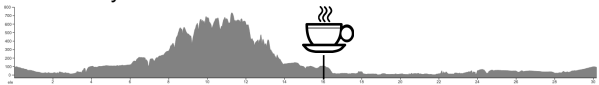

BCI TUESDAY MORNING #6

Total = 30.4 Miles +/-1,646'

@Mile	Go	Dist	
0.0	E	UCP Parking Lot	0.1
0.1	R	BEECH TREE	0.1
0.2	R	UNIVERSITY >	3.0
3.2	to	EASTBLUFF (xMACARTHUR)	0.4
3.6	R	VISTA DEL ORO	1.8
5.4	R	MAR VISTA	0.5
5.9	R	EASTBLUFF	0.1
6.0	to	FORD (xJAMBOREE)	0.7
6.7	to	BONITA CYN (xMACARTHUR)	0.5
7.2	R	MESA VIEW	0.1
7.3	L	FORD	0.3
7.6	R	SAN MIGUEL	0.4
8.0	*L	<SPY GLASS / EASTGATE>	1.1
9.1	*L	SAN JOAQUIN HILLS	1.3
10.4	R	RIDGE PARK	0.2
10.6	R	NEWPORT COAST	0.9
11.5	R	PELICAN HILL	2.1
13.6	R	NEWPORT COAST	0.3
13.9	R	PCH	1.6
15.5	*L	MARGUERITE	0.0
15.5	R	BAYSIDE	0.2
15.7	R	IRIS	0.0
15.7	L	FIRST	0.2
15.9	R	GOLDENROD	0.1
16.0	R	@ PCH to STARBUCKS or	0.0
16.0	L	@ BRUEGGERS	

*L = Consider Box Turn option (Crosswalks)

Tuesdays.xls

PLEASE report any crash to crash@bikeirvine.org
Lunch after ride @ SE corner of Culver & Michelson
<https://ridewithgps.com/routes/14751662>

Comments? [Mailto:bill@bikeirvine.org](mailto:bill@bikeirvine.org)

Total = 25.5 Mile SHORT CUT #6s +/-930'

@Mile	Go	Dist	
0.0	E	UCP Parking Lot	0.1
0.1	R	BEECH TREE	0.1
0.2	R	UNIVERSITY >	3.0
3.2	to	EASTBLUFF (xMACARTHUR)	0.4
3.6	R	VISTA DEL ORO	1.8
5.4	R	MAR VISTA	0.5
5.9	R	EASTBLUFF	0.1
6.0	to	FORD (xJAMBOREE)	0.7
6.7	to	BONITA CYN (xMACARTHUR)	0.5
7.2	R	MESA VIEW	0.1
7.3	L	FORD	0.3
7.6	R	SAN MIGUEL	1.3