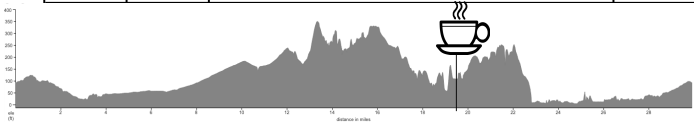

BCI TUESDAY MORNING #2

29.9 Miles

←30 25→

@Mile	Go	CF4 (40'/m) +/-1,212 ft	Dist
0.0	E	UCP Parking Lot	0.1
0.1	L	BEECH TREE	0.1
0.2	R	ROYCE	0.5
0.7	R	TAMARACK	0.2
0.9	R	ROSA DREW	0.0
0.9	R	UNIVERSITY	1.9
2.8	R	HARVARD	3.9
6.7	R	IRVINE CENTER	3.4
10.1	R	LAGUNA CANYON	1.6
11.7	R	QUAIL HILL PKWY (¼ circle)	0.9
12.6	°L	< SHADY CYN / SAND CYN > (from #1 left lane; ¾ circle)	0.1
12.9	JR	@ Quail Hill Trail Head	0.0
12.9	to	Shady Canyon Tr (bike path)	3.1
15.0	x	SHADY CANYON (inside gate)	
16.0	JR	@SUMMIT PARK onto SHADY CYN	0.8
16.8	x	CULVER to ANTEATER	0.8
17.6	L	E. PELTASON	0.8
18.4	L	MICHAEL DRAKE /	0.3
18.7	x	CALIFORNIA to BISON	0.7
19.3	x	MACARTHUR	
19.4	R	into Shopping Cntr @ Chevron	

MAG'S DONUTS / STARBUCKS
BISON @ MACARTHUR

19.6	exit	Shopping Center toward WEST	0.0
19.6	L	CAMELBACK	0.1
19.7	L*	BISON	0.1
19.8	R	MACARTHUR	1.6
21.4	R	SAN JOAQUIN HILLS	1.4
22.8	R	BACK BAY DRIVE	2.4
25.2	L	@ EASTBLUFF up NW corner	0.0
25.2	to	Eastbluff Sidepath (sidewalk)	0.2
25.4	FL	Bayview Tr (bike path)	0.2
25.6	BL	San Diego Crk Tr (bike path)	2.7
28.3	R	MICHELSON	1.2
29.5	R	ROYCE	0.2
29.7	R	BEECH TREE	0.1
29.8	R	UCP Parkinglot back to start	0.1

Short Cut:

PLEASE report any crash to crash@bikeirvine.org

<https://ridewithgps.com/routes/35427519>

Comments? Mailto:bill@bikeirvine.org

BCI TUESDAY MORNING #2s

25.2 Miles SHORT CUT

@Mile	Go	CF3 (39'/m) +/-991 ft	Dist
0.0	E	UCP Parking Lot	0.1
0.1	L	BEECH TREE	0.1
0.2	R	ROYCE	0.5
0.7	R	TAMARACK	0.2
0.9	R	ROSA DREW	0.0
0.9	R	UNIVERSITY	1.9
2.8	R	HARVARD	3.9
6.7	R	IRVINE CENTER	3.4
10.1	R	LAGUNA CANYON	1.6
11.7	R	QUAIL HILL PKWY (¼ circle)	0.9
12.6	°L	< SHADY CYN / SAND CYN > (from #1 left lane; ¾ circle)	0.1
12.9	JR	@ Quail Hill Trail Head	0.0
12.9	to	Shady Canyon Tr (bike path)	3.1
15.0	x	SHADY CANYON (inside gate)	
16.0	JR	@SUMMIT PARK onto SHADY CYN	0.8
16.8	x	CULVER to ANTEATER	0.8
17.6	L	E. PELTASON	0.8
18.4	L	MICHAEL DRAKE /	0.3
18.7	x	CALIFORNIA to BISON	0.7
19.3	x	MACARTHUR	
19.4	R	into Shopping Cntr @ Chevron	

MAG'S DONUTS / STARBUCKS
BISON @ MACARTHUR

19.5	exit	Patio to NORTH	0.1
	x	sidewalk	
		Skips MacARTHUR, SJH	
		BACK BAY DR	
19.5	to	LA SALUD to end - ramp to	0.7
20.2	R	Bonita Creek Habitat (path) up	0.3
20.5	BL	bear left @ Y to	0.0
20.5	L	Bonita Creek Tr (bike path) down	0.7
21.1	x	UNIVERSITY	
21.2	R	San Diego Crk Tr (bike path)	2.4
23.6	R	MICHELSON	1.3
24.9	R	ROYCE	0.2
25.1	R	BEECH TREE	0.1
25.2	R	UCP Parkinglot back to start	0.1