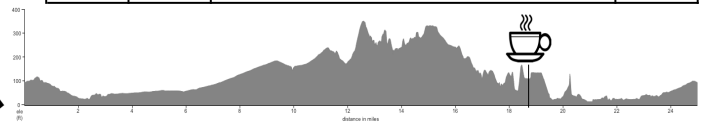

PLEASE report any crash to crash@bikeirvine.org

<http://ridewithgps.com/routes/35427345>

Tuesdays.xls

UPDATED: 9/7/2022