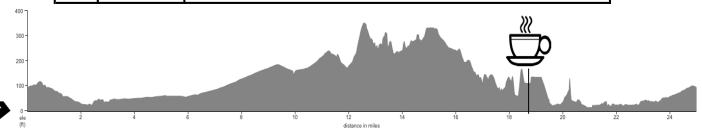

PLEASE report any crash to crash@bikeirvine.org

<http://ridewithgps.com/routes/35427345>

Tuesdays.xls UPDATED: 5/5/2024