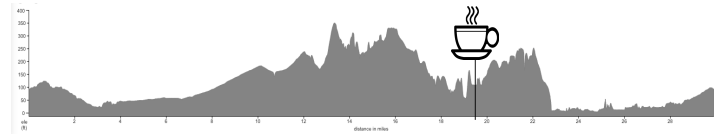

UNIVERSITY #02

29.9 Miles

	@Mile	CF4 (40'/m) +1,212 ft	Dist
E	0.0	UCP Parking Lot	0.1
← L	0.1	BEECH TREE	0.1
R	0.2	ROYCE	0.5
R	0.7	TAMARACK	0.2
R	0.9	ROSA DREW	0.0
R	0.9	UNIVERSITY	1.9
R	2.8	HARVARD	3.9
R	6.7	IRVINE CENTER	3.4
R	10.1	LAGUNA CANYON	1.6
↻ °R	11.7	QUAIL HILL PKWY (¼ circle)	0.9
↻ °L	12.6	< SHADY CYN / SAND CYN > (from #1 left lane; ¾ circle)	0.1
↻ JR	12.9	@ Quail Hill Trail Head	0.0
to	12.9	Shady Canyon Tr (bike path)	3.1
X	15.0	SHADY CANYON (inside gate)	
↻ JR	16.0	@SUMMIT PARK onto SHADY CYN	0.8
X	16.8	CULVER to ANTEATER	0.8
← L	17.6	E. PELTASON	0.8
← L	18.4	MICHAEL DRAKE /	0.3
X	18.7	CALIFORNIA to BISON	0.7
X	19.3	MACARTHUR	
R	19.4	into Shopping Center @ Chevron	

MAG'S DONUTS / STARBUCKS
Bison & MacArthur, Newport Beach

	@Mile		Dist
	19.6	Shopping Center toward WEST	0.0
L	19.6	CAMELBACK	0.1
← L*	19.7	BISON	0.1
R	19.8	MACARTHUR	1.6
R	21.4	SAN JOAQUIN HILLS	1.4
R	22.8	BACK BAY DRIVE	2.4
← L	25.2	@ EASTBLUFF up NW corner	0.0
to	25.2	Eastbluff Sidepath (sidewalk)	0.2
↻ FL	25.4	Bayview Tr (bike path)	0.2
↻ BL	25.6	San Diego Crk Tr (bike path)	2.7
R	28.3	MICHELSON	1.2
R	29.5	ROYCE	0.2
R	29.7	BEECH TREE	0.1
R	29.8	UCP parking lot back to start	

PLEASE report any crash to crash@bikeirvine.org

Comments? Mailto:bill@bikeirvine.org

<https://ridewithgps.com/routes/35427519>

UPDATED: 5/9/24