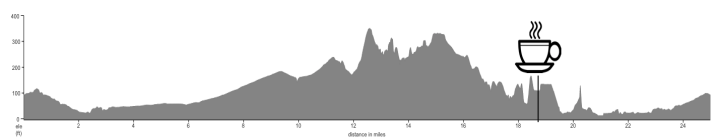

UNIVERSITY #02s

25.2 Miles SHORT CUT

	@Mile	CF3 (39'/m) +991 ft	Dist
E	0.0	UCP Parking Lot	0.1
← L	0.1	BEECH TREE	0.1
R	0.2	ROYCE	0.5
R	0.7	TAMARACK	0.2
R	0.9	ROSA DREW	0.0
R	0.9	UNIVERSITY	1.9
R	2.8	HARVARD	3.9
R	6.7	IRVINE CENTER	3.4
R	10.1	LAGUNA CANYON	1.6
↗ °R	11.7	QUAIL HILL PKWY (¼ circle)	0.9
↶ °L	12.6	< SHADY CYN / SAND CYN > (from #1 left lane; ¾ circle)	0.1
↗ JR	12.9	@ Quail Hill Trail Head	0.0
to	12.9	Shady Canyon Tr (bike path)	3.1
X	15.0	SHADY CANYON (inside gate)	
↗ JR	16.0	@SUMMIT PARK onto SHADY CYN	0.8
X	16.8	CULVER to ANTEATER	0.8
← L	17.6	E. PELTASON	0.8
← L	18.4	MICHAEL DRAKE /	0.3
X	18.7	CALIFORNIA to BISON	0.7
X	19.3	MACARTHUR	
R	19.4	into Shopping Center @ Chevron	

MAG'S DONUTS / STARBUCKS
Bison & MacArthur, Newport Beach

	@Mile		Dist
exit	19.5	Patio to NORTH	0.1
X		sidewalk	
← to	19.5	LA SALUD to end - ramp to	0.7
R	20.2	Bonita Creek Habitat path up	0.3
↖ BL	20.5	bear left @ Y to	0.0
← L	20.5	Bonita Creek Tr bike path down	0.7
X	21.1	UNIVERSITY @ crosswalk	
R	21.2	San Diego Crk Trail bike path	2.4
R	23.6	MICHELSON	1.3
R	24.9	ROYCE	0.2
R	25.1	BEECH TREE	0.1
R	25.2	UCP parking lot back to start	

PLEASE report any crash to crash@bikeirvine.org
Comments? [Mailto:bill@bikeirvine.org](mailto:bill@bikeirvine.org)
<http://ridewithgps.com/routes/35427345> **UPDATED: 5/9/24**