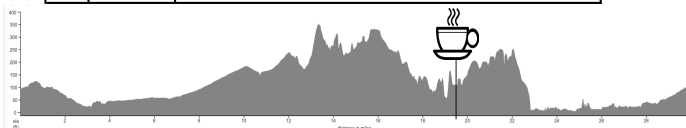

UNIVERSITY #02

29.9 Miles

CF4 (40'/m) +1,212 ft

Dist

	@Mile		Dist
E	0.0	UCP Parking Lot	0.1
← L	0.1	BEECH TREE	0.1
R	0.2	ROYCE	0.5
R	0.7	TAMARACK	0.2
R	0.9	ROSA DREW	0.0
R	0.9	UNIVERSITY	1.9
R	2.8	HARVARD	3.9
R	6.7	IRVINE CENTER	3.4
R	10.1	LAGUNA CANYON	1.6
↻ °R	11.7	QUAIL HILL PKWY (¼ circle)	0.9
↻ °L	12.6	< SHADY CYN / SAND CYN > (from #1 left lane; ¾ circle)	0.1
↻ JR	12.9	@ Quail Hill Trail Head	0.0
to	12.9	Shady Canyon Tr (bike path)	3.1
X	15.0	SHADY CANYON (inside gate)	
↻ JR	16.0	@SUMMIT PARK onto SHADY CYN	0.8
X	16.8	CULVER to ANTEATER	0.8
← L	17.6	E. PELTASON	0.8
← L	18.4	MICHAEL DRAKE /	0.3
X	18.7	CALIFORNIA to BISON	0.7
X	19.3	MACARTHUR	
R	19.4	into Shopping Center @ Chevron	

MAG'S DONUTS / STARBUCKS
Bison & MacArthur, Newport Beach

exit	19.6	Shopping Center toward WEST	0.0
L	19.6	CAMELBACK	0.1
← L*	19.7	BISON	0.1
R	19.8	MACARTHUR	1.6
R	21.4	SAN JOAQUIN HILLS	1.4
R	22.8	BACK BAY DRIVE	2.4
← L	25.2	@ EASTBLUFF up NW corner	0.0
to	25.2	Eastbluff Sidepath (sidewalk)	0.2
↻ FL	25.4	Bayview Tr (bike path)	0.2
↻ BL	25.6	San Diego Crk Tr (bike path)	2.7
R	28.3	MICHELSON	1.2
R	29.5	ROYCE	0.2
R	29.7	BEECH TREE	0.1
R	29.8	UCP parking lot back to start	

PLEASE report any crash to crash@bikeirvine.org

<https://ridewithgps.com/routes/35427519>

Comments? [Mailto:bill@bikeirvine.org](mailto:bill@bikeirvine.org)

UNIVERSITY #02s

25.2 Miles **SHORT CUT**

CF3 (39'/m) +991 ft

Dist

	@Mile		Dist
E	0.0	UCP Parking Lot	0.1
← L	0.1	BEECH TREE	0.1
R	0.2	ROYCE	0.5
R	0.7	TAMARACK	0.2
R	0.9	ROSA DREW	0.0
R	0.9	UNIVERSITY	1.9
R	2.8	HARVARD	3.9
R	6.7	IRVINE CENTER	3.4
R	10.1	LAGUNA CANYON	1.6
↻ °R	11.7	QUAIL HILL PKWY (¼ circle)	0.9
↻ °L	12.6	< SHADY CYN / SAND CYN > (from #1 left lane; ¾ circle)	0.1
↻ JR	12.9	@ Quail Hill Trail Head	0.0
to	12.9	Shady Canyon Tr (bike path)	3.1
X	15.0	SHADY CANYON (inside gate)	
↻ JR	16.0	@SUMMIT PARK onto SHADY CYN	0.8
X	16.8	CULVER to ANTEATER	0.8
← L	17.6	E. PELTASON	0.8
← L	18.4	MICHAEL DRAKE /	0.3
X	18.7	CALIFORNIA to BISON	0.7
X	19.3	MACARTHUR	
R	19.4	into Shopping Center @ Chevron	

MAG'S DONUTS / STARBUCKS
Bison & MacArthur, Newport Beach

exit	19.5	Patio to NORTH	0.1
X		sidewalk	
Skips MacARTHUR, SJH BACK BAY DR			
← to	19.5	LA SALUD to end - ramp to	0.7
R	20.2	Bonita Creek Habitat path up	0.3
↻ BL	20.5	bear left @ Y to	0.0
← L	20.5	Bonita Creek Tr bike path down	0.7
X	21.1	UNIVERSITY @ crosswalk	
R	21.2	San Diego Crk Trail bike path	2.4
R	23.6	MICHELSON	1.3
R	24.9	ROYCE	0.2
R	25.1	BEECH TREE	0.1
R	25.2	UCP parking lot back to start