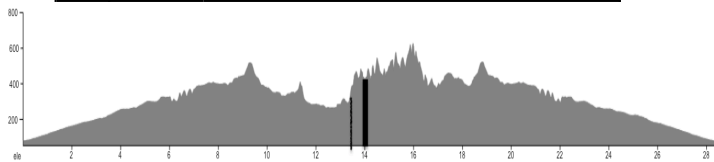

DEERFIELD - RIDE IN PEACE - MEDIUM

28.4 Miles

	@Mile	ROLLY +/-1,484 ft	Dist
←	L 0.1	IRVINE CENTER	3.3
←	L 3.4	BARRANCA /	1.8
	to 5.2	MUIRLANDS	4.6
	R 9.8	LA PAZ	0.2
←	L 10.0	CABOT	2.2
←	*L 12.2	Path at RAPID FALLS	0.3
	to 12.5	Forbes Trail (path/sidepath)	0.3
←	*L 12.8	CROWN VALLEY	0.6
	R 13.4	Amazon Fresh parkinglot	0.0
←	L 13.4	Amazon Fresh (Coffee)	0.1
Regroup to ride the last block together			
	R 13.5	MEDICAL CENTER	0.2
←	L 13.7	Mission Hospital	0.5

MISSION HOSPITAL

27799 Medical Center Road

Event at 11am

←	L 14.2	MEDICAL CENTER	0.2
←	*L 14.4	MARGUERITE	2.6
←	*L 17.0	ESTANCIERO	0.3
	R 17.3	CORTINO	0.4
	R 17.7	CHRISANTA	0.4
←	L 18.1	LA PAZ	0.2
←	L 18.3	MUIRLANDS /BARRANCA	6.0
	R 24.3	TECHNOLOGY	1.4
	R 25.7	LAGUNA CYN / OAK CYN	0.4
←	L 26.1	VALLEY OAK	0.3
	R 26.4	IRVINE CENTER	1.9
	R 28.3	DEERWOOD to start	