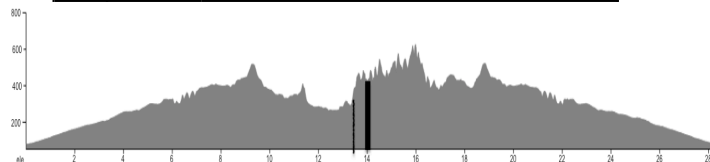

Report mishaps to crash@bikeirvine.org

© 3/2/23

QUESTIONS / COMMENTS: rides@bikeirvine.org

RideInPeace

<https://ridewithgps.com/routes/42128344>

DEERFIELD - RIDE IN PEACE - MEDIUM

28.4 Miles

	@Mile	ROLLY +/-1,484 ft	Dist
←	L 0.1	IRVINE CENTER	3.3
←	L 3.4	BARRANCA /	1.8
	to 5.2	MUIRLANDS	4.6
	R 9.8	LA PAZ	0.2
←	L 10.0	CABOT	2.2
←	*L 12.2	Path at RAPID FALLS	0.3
	to 12.5	Forbes Trail (path/sidepath)	0.3
←	*L 12.8	CROWN VALLEY	0.6
	R 13.4	Amazon Fresh parkinglot	0.0
←	L 13.4	Amazon Fresh (Coffee)	0.1
Regroup to ride the last block together			
	R 13.5	MEDICAL CENTER	0.2
←	L 13.7	Mission Hospital	0.5

MISSION HOSPITAL

27799 Medical Center Road

Event at 11am

←	L 14.2	MEDICAL CENTER	0.2
←	*L 14.4	MARGUERITE	2.6
←	*L 17.0	ESTANCIERO	0.3
	R 17.3	CORTINO	0.4
	R 17.7	CHRISANTA	0.4
←	L 18.1	LA PAZ	0.2
←	L 18.3	MUIRLANDS /BARRANCA	6.0
	R 24.3	TECHNOLOGY	1.4
	R 25.7	LAGUNA CYN / OAK CYN	0.4
←	L 26.1	VALLEY OAK	0.3
	R 26.4	IRVINE CENTER	1.9
	R 28.3	DEERWOOD to start	