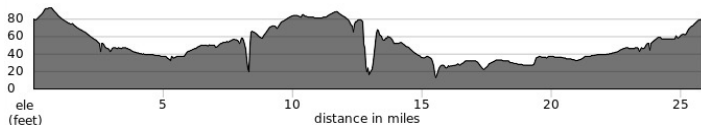

Report mishaps to crash@bikeirvine.org

QUESTIONS / COMMENTS: rides@bikeirvine.org

SAT28 S <https://ridewithgps.com/routes/29275767>

DEERFIELD #28 - MEDIUM

26.4 Miles

	@Mile	FLAT +/-312 ft	Dist
L	0.1	IRVINE CENTER	0.4
R	0.5	YALE	0.2
R	0.7	WEST YALE LOOP	0.8
R	1.5	WARNER	1.6
L	3.1	TUSTIN RCH/VON KARMAN	3.4
R	6.5	BIRCH / MESA	2.3
L	8.8	ORANGE	1.3
R	10.1	22nd St. / VICTORIA	1.6
R	11.7	PLACENTIA / MESA VERDE	2.5
L	14.2	BAKER	0.2
L	14.4	LABRADOR	0.1
R	14.5	GIBRALTAR / CALIFORNIA	1.2
L	15.7	<i>footpath thru Moon Park</i>	0.1
R	15.8	<i>Santa Ana River Tr (path)</i>	0.5
BR	16.3	<i>exit SART to MACARTHUR</i>	0.0
R	16.3	MACARTHUR	0.2
R	16.5	HYLAND	0.5
BR	17.0	<i>SW corner @SUNFLOWER</i>	0.1

Report mishaps to crash@bikeirvine.org

QUESTIONS / COMMENTS: rides@bikeirvine.org

SAT28M2 <https://ridewithgps.com/routes/29275742>

DEERFIELD #28 - MEDIUM

26.4 Miles

	@Mile	FLAT +/-312 ft	Dist
L	0.1	IRVINE CENTER	0.4
R	0.5	YALE	0.2
R	0.7	WEST YALE LOOP	0.8
R	1.5	WARNER	1.6
L	3.1	TUSTIN RCH/VON KARMAN	3.4
R	6.5	BIRCH / MESA	2.3
L	8.8	ORANGE	1.3
R	10.1	22nd St. / VICTORIA	1.6
R	11.7	PLACENTIA / MESA VERDE	2.5
L	14.2	BAKER	0.2
L	14.4	LABRADOR	0.1
R	14.5	GIBRALTAR / CALIFORNIA	1.2
L	15.7	<i>footpath thru Moon Park</i>	0.1
R	15.8	<i>Santa Ana River Tr (path)</i>	0.5
BR	16.3	<i>exit SART to MACARTHUR</i>	0.0
R	16.3	MACARTHUR	0.2
R	16.5	HYLAND	0.5
BR	17.0	<i>SW corner @SUNFLOWER</i>	0.1