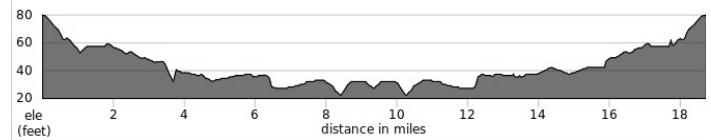

R	9.4	SUNFLOWER <i>(east)</i>	3.3
R	12.7	MAIN	0.4
*L	13.1	RED HILL	1.3
R	14.4	ALTON	1.7
*L	16.1	HARVARD	1.5
R	17.6	PASEO WESTPARK	0.2
L	17.8	HEARTHSTONE	0.3
R	18.1	DEERFIELD	0.4
R	18.5	DEER SPRING	0.1
R	18.6	DEERWOOD W	0.4
L	19.0	DEERWOOD <i>to start</i>	

Report mishaps to crash@bikeirvine.org

QUESTIONS / COMMENTS: rides@bikeirvine.org

SAT28 S <https://ridewithgps.com/routes/29275767>

DEERFIELD #28 - SHORT

19.1 Miles

	@Mile	FLAT +/- 125 ft	Dist
R	0.1	IRVINE CENTER	0.9
*L	1.0	HARVARD	2.4
R	3.4	MAIN	2.6
*L	6.0	SUNFLOWER	3.3
L	9.3	HYLAND <i>onto SW corner.</i>	0.1

Greenleaf Gourmet
Hyland & Sunflower, Costa Mesa

R	9.4	SUNFLOWER <i>(east)</i>	3.3
R	12.7	MAIN	0.4
*L	13.1	RED HILL	1.3
R	14.4	ALTON	1.7
*L	16.1	HARVARD	1.5
R	17.6	PASEO WESTPARK	0.2
L	17.8	HEARTHSTONE	0.3
R	18.1	DEERFIELD	0.4
R	18.5	DEER SPRING	0.1
R	18.6	DEERWOOD W	0.4
L	19.0	DEERWOOD <i>to start</i>	

Report mishaps to crash@bikeirvine.org

QUESTIONS / COMMENTS: rides@bikeirvine.org

SAT28 S <https://ridewithgps.com/routes/29275767>

DEERFIELD #28 - MEDIUM

26.4 Miles

	@Mile	FLAT +/-312 ft	Dist
L	0.1	IRVINE CENTER	0.4
R	0.5	YALE	0.2
R	0.7	WEST YALE LOOP	0.8
R	1.5	WARNER	1.6
L	3.1	TUSTIN RCH/VON KARMAN	3.4
R	6.5	BIRCH / MESA	2.3
L	8.8	ORANGE	1.3
R	10.1	22nd St. / VICTORIA	1.6
R	11.7	PLACENTIA / MESA VERDE	2.5
L	14.2	BAKER	0.2
L	14.4	LABRADOR	0.1
R	14.5	GIBRALTAR / CALIFORNIA	1.2
L	15.7	<i>footpath thru Moon Park</i>	0.1
R	15.8	<i>Santa Ana River Tr (path)</i>	0.5
BR	16.3	<i>exit SART to MACARTHUR</i>	0.0
R	16.3	MACARTHUR	0.2
R	16.5	HYLAND	0.5
BR	17.0	<i>SW corner @SUNFLOWER</i>	0.1