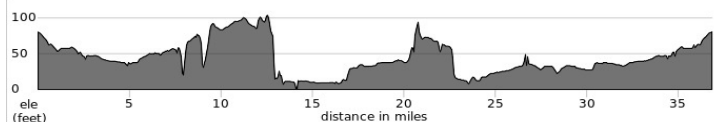

Report mishaps to crash@bikeirvine.org

QUESTIONS / COMMENTS: rides@bikeirvine.org

SAT28 L <https://ridewithgps.com/routes/30220731>