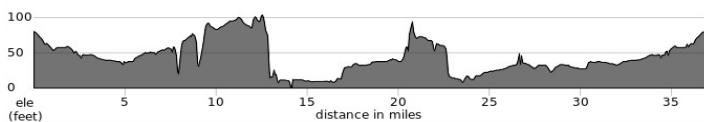

DEERFIELD #28 - LONG

37.3 Miles

	@Mile	+/- 472 ft	Dist
R	0.0	IRVINE CENTER	1.0
*L	1.0	HARVARD	0.9
R	1.9	WARNER	0.8
L	2.7	TUSTIN RCH/VON KARMAN	3.4
R	6.1	BIRCH / MESA	1.9
L	8.0	IRVINE AVE	2.1
*L	10.1	DOVER	1.3
R	11.4	PCH	8.7
R	20.1	SEAPOINT	0.9
R	21.0	GARFIELD	4.2
*L	25.2	WARD	1.1
R	26.3	TALBERT / MACARTHUR	1.1
R	27.4	HYLAND	0.5
BR	27.9	SW corner @SUNFLOWER	0.1

Greenleaf Gourmet or Portola Coffee
Hyland & Sunflower -- Costa Mesa

R	28.0	SUNFLOWER	3.3
R	31.3	MAIN	1.5
L	32.8	VON KARMAN/TUSTIN RCH	2.0
R	34.8	WARNER	0.8
L	35.6	HARVARD	0.6
R	36.2	PASEO WESTPARK	0.1
R	36.3	HEARTHSTONE	0.2
R	36.5	IRVINE CENTER	0.7
*L	37.2	DEERWOOD <i>to start</i>	

Report mishaps to crash@bikeirvine.org

QUESTIONS / COMMENTS: rides@bikeirvine.org

SAT28 L <https://ridewithgps.com/routes/30220731>

DEERFIELD #28 - LONG

37.3 Miles

	@Mile	+/- 472 ft	Dist
R	0.0	IRVINE CENTER	1.0
*L	1.0	HARVARD	0.9
R	1.9	WARNER	0.8
L	2.7	TUSTIN RCH/VON KARMAN	3.4
R	6.1	BIRCH / MESA	1.9
L	8.0	IRVINE AVE	2.1
*L	10.1	DOVER	1.3
R	11.4	PCH	8.7
R	20.1	SEAPOINT	0.9
R	21.0	GARFIELD	4.2
*L	25.2	WARD	1.1
R	26.3	TALBERT / MACARTHUR	1.1
R	27.4	HYLAND	0.5
BR	27.9	SW corner @SUNFLOWER	0.1

Greenleaf Gourmet or Portola Coffee
Hyland & Sunflower -- Costa Mesa

R	28.0	SUNFLOWER	3.3
R	31.3	MAIN	1.5
L	32.8	VON KARMAN/TUSTIN RCH	2.0
R	34.8	WARNER	0.8
L	35.6	HARVARD	0.6
R	36.2	PASEO WESTPARK	0.1
R	36.3	HEARTHSTONE	0.2
R	36.5	IRVINE CENTER	0.7
*L	37.2	DEERWOOD <i>to start</i>