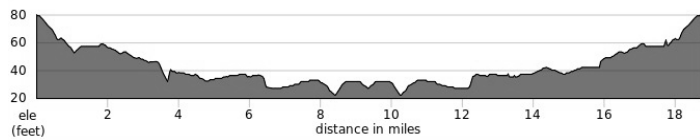

DEERFIELD #28 - SHORT

19.1 Miles

	@Mile	FLAT +/- 125 ft	Dist
R	0.1	IRVINE CENTER	0.9
*L	1.0	HARVARD	2.4
R	3.4	MAIN	2.6
*L	6.0	SUNFLOWER	3.3
L	9.3	HYLAND <i>onto SW corner.</i>	0.1

Greenleaf Gourmet
Hyland & Sunflower, Costa Mesa

R	9.4	SUNFLOWER <i>(east)</i>	3.3
R	12.7	MAIN	0.4
*L	13.1	RED HILL	1.3
R	14.4	ALTON	1.7
*L	16.1	HARVARD	1.5
R	17.6	PASEO WESTPARK	0.2
L	17.8	HEARTHSTONE	0.3
R	18.1	DEERFIELD	0.4
R	18.5	DEER SPRING	0.1
R	18.6	DEERWOOD W	0.4
L	19.0	DEERWOOD <i>to start</i>	

Report mishaps to crash@bikeirvine.org

QUESTIONS / COMMENTS: rides@bikeirvine.org

SAT28 S <https://ridewithgps.com/routes/29275767>

DEERFIELD #28 - SHORT

19.1 Miles

	@Mile	FLAT +/- 125 ft	Dist
R	0.1	IRVINE CENTER	0.9
*L	1.0	HARVARD	2.4
R	3.4	MAIN	2.6
*L	6.0	SUNFLOWER	3.3
L	9.3	HYLAND <i>onto SW corner.</i>	0.1