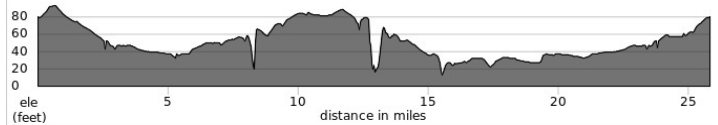

Report mishaps to crash@bikeirvine.org

QUESTIONS / COMMENTS: rides@bikeirvine.org

SAT28M2 <https://ridewithgps.com/routes/29275742>