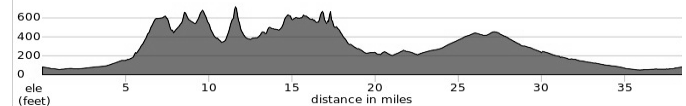

Report mishaps to crash@bikeirvine.org

COMMENTS: rides@bikeirvine.org

©12/27/21

SAT27 L

<https://ridewithgps.com/routes/28917434>