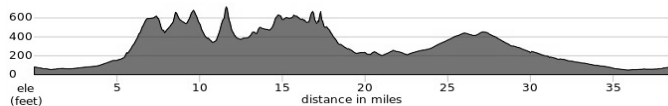

DEERFIELD #27 - LONG

38.6 MILES

HILLY: +/-2,206 ft

	@Mile		Dist
R	0.1	IRVINE CENTER	0.9
R	1.0	HARVARD	0.8
L	1.8	WALNUT	1.0
R	2.8	TUSTIN RANCH	2.0
*L	4.8	LA COLINA	0.3
R	5.1	BROWNING	0.5
L	5.6	BEVERLY GLEN	0.1
R	5.7	SKYLINE	0.3
L	6.0	<SKYLINE/RACQUET HL>	0.4
R	6.4	<FOOTHILL / SKYLINE>	0.2
BL	6.6	SKYLINE @ Foothill	0.0
L	6.6	SKYLINE @ LA CUESTA	1.1
L	7.7	COWAN HEIGHTS	0.2
R	7.9	NEWPORT	1.3
*L	9.2	CANYON VIEW	1.3
L	10.5	CHAPMAN	0.3
R	10.8	CANNON	1.7
R	12.5	E. SANTIAGO CYN	0.8
R	13.3	ORANGE PARK	0.8
L	14.1	AMAPOLA	0.8
R	14.9	E. SANTIAGO CYN	0.8
R	15.7	JAMBOREE	3.8
*L	19.5	PORTOLA	0.9
*L	20.4	<FORGE / GATE PARK>	0.0
R	20.4	into shopping center	0.2

Peet's Coffee
Culver & Portola, Irvine

R	20.6	CULVER	0.5
L	21.1	MEADOWOOD	0.6
R	21.7	YALE	0.9
L	22.6	IRVINE BLVD	4.9
R	27.5	ALTON	8.4
R	35.9	HARVARD	1.6
R	37.5	PASEO WESTPARK	0.1
L	37.6	HEARTHSTONE	0.1
R	37.7	IRVINE CENTER	0.8
L	38.5	DEERWOOD to start	

Report mishaps to crash@bikeirvine.org

COMMENTS: rides@bikeirvine.org

©12/27/21

SAT27 L

<https://ridewithgps.com/routes/28917434>

DEERFIELD #27 - LONG

38.6 MILES

HILLY: +/-2,206 ft

	@Mile		Dist
R	0.1	IRVINE CENTER	0.9
R	1.0	HARVARD	0.8
L	1.8	WALNUT	1.0
R	2.8	TUSTIN RANCH	2.0
*L	4.8	LA COLINA	0.3
R	5.1	BROWNING	0.5
L	5.6	BEVERLY GLEN	0.1
R	5.7	SKYLINE	0.3
L	6.0	<SKYLINE/RACQUET HL>	0.4
R	6.4	<FOOTHILL / SKYLINE>	0.2
BL	6.6	SKYLINE @ Foothill	0.0
L	6.6	SKYLINE @ LA CUESTA	1.1
L	7.7	COWAN HEIGHTS	0.2
R	7.9	NEWPORT	1.3
*L	9.2	CANYON VIEW	1.3
L	10.5	CHAPMAN	0.3
R	10.8	CANNON	1.7
R	12.5	E. SANTIAGO CYN	0.8
R	13.3	ORANGE PARK	0.8
L	14.1	AMAPOLA	0.8
R	14.9	E. SANTIAGO CYN	0.8
R	15.7	JAMBOREE	3.8
*L	19.5	PORTOLA	0.9
*L	20.4	<FORGE / GATE PARK>	0.0
R	20.4	into shopping center	0.2

Peet's Coffee
Culver & Portola, Irvine

R	20.6	CULVER	0.5
L	21.1	MEADOWOOD	0.6
R	21.7	YALE	0.9
L	22.6	IRVINE BLVD	4.9
R	27.5	ALTON	8.4
R	35.9	HARVARD	1.6
R	37.5	PASEO WESTPARK	0.1
L	37.6	HEARTHSTONE	0.1
R	37.7	IRVINE CENTER	0.8
L	38.5	DEERWOOD to start