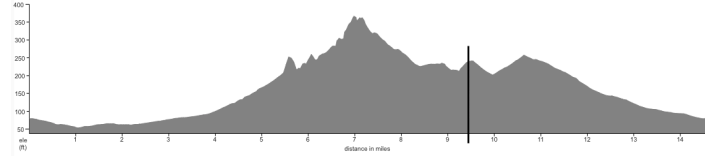

**Peet's Coffee**  
Culver & Portola, Irvine

R	9.5	CULVER	0.5
*L	10.0	MEADOWOOD	0.6
R	10.6	YALE	3.5
R	14.1	IRVINE CENTER	0.4
R	14.5	DEERWOOD <i>to start</i>	

[Report mishaps to crash@bikeirvine.org](mailto:crash@bikeirvine.org)

COMMENTS: [rides@bikeirvine.org](mailto:rides@bikeirvine.org)

©12/27/21

SAT27 S <https://ridewithgps.com/routes/37650395>

**DEERFIELD #27 - SHORT**

14.6 MILES

+/-439 ft

	@Mile		Dist
R	0.1	IRVINE CENTER	0.9
R	1.0	HARVARD	0.8
L	1.8	WALNUT	1.0
R	2.8	TUSTIN RANCH	3.1
*L	5.9	PIONEER WAY	0.2
R	6.1	PIONEER	0.9
R	7.0	PATRIOT	0.2
R	7.2	JAMBOREE	1.2
*L	8.4	PORTOLA	0.8
*L	9.2	<FORGE / GATE PARK>	0.1
R	9.3	<i>into shopping center</i>	0.2