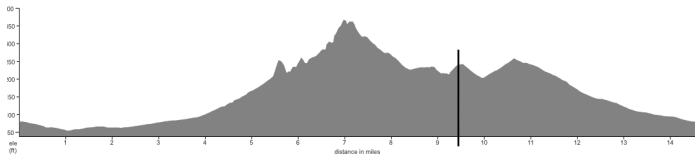

**DEERFIELD #27 - SHORT**

14.6 MILES

+/-439 ft

	@Mile		Dist
R	0.1	IRVINE CENTER	0.9
R	1.0	HARVARD	0.8
L	1.8	WALNUT	1.0
R	2.8	TUSTIN RANCH	3.1
*L	5.9	PIONEER WAY	0.2
R	6.1	PIONEER	0.9
R	7.0	PATRIOT	0.2
R	7.2	JAMBOREE	1.2
*L	8.4	PORTOLA	0.8
*L	9.2	<FORGE / GATE PARK>	0.1
R	9.3	<i>into shopping center</i>	0.2

**Peet's Coffee**  
Culver & Portola, Irvine

R	9.5	CULVER	0.5
*L	10.0	MEADOWOOD	0.6
R	10.6	YALE	3.5
R	14.1	IRVINE CENTER	0.4
R	14.5	DEERWOOD <i>to start</i>	

[Report mishaps to crash@bikeirvine.org](mailto:crash@bikeirvine.org)