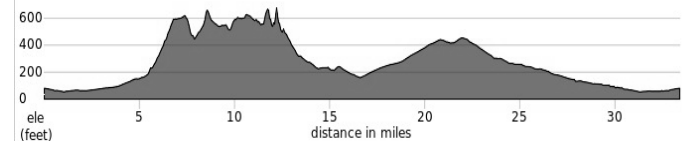

Report mishaps to crash@bikeirvine.org

COMMENTS: rides@bikeirvine.org

©12/27/21

SAT27 M

<https://ridewithgps.com/routes/27503537>