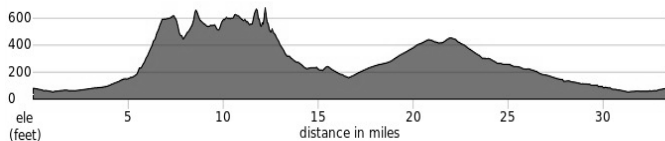

DEERFIELD #27 - MEDIUM

33.5 MILES

@Mile HILLY: +/-1,498 ft Dist

R	0.1	IRVINE CENTER	0.9
R	1.0	HARVARD	0.8
L	1.8	WALNUT	1.0
R	2.8	TUSTIN RANCH	2.0
*L	4.8	LA COLINA	0.3
R	5.1	BROWNING	0.5
L	5.6	BEVERLY GLEN	0.1
R	5.7	SKYLINE	0.3
L	6.0	<SKYLINE/RACQUET HL>	0.4
R	6.4	<FOOTHILL / SKYLINE>	0.2
BL	6.6	SKYLINE @ FOOTHILL	0.0
L	6.6	SKYLINE @ LA CUESTA	1.1
L	7.7	COWAN HEIGHTS	0.2
R	7.9	NEWPORT	2.3
R	10.2	SANTIAGO CYN	0.4
R	10.6	JAMBOREE	3.8
*L	14.4	PORTOLA	0.9
*L	15.3	<FORGE / GATE PARK>	0.1
R	15.4	into shopping center	0.2

Peet's Coffee
Culver & Portola Irvine

R	15.6	CULVER	1.0
*L	16.6	IRVINE BLVD	5.7
R	22.3	ALTON	1.6
R	23.9	BARRANCA	1.4
R	25.3	TECHNOLOGY	1.5
R	26.8	LAGUNA CYN/OAK CYN	0.3
L	27.1	VALLEY OAK	0.9
R	28.0	San Diego Creek Tr (path)	0.8
R	28.8	Jeffrey Sidepath (JOST)	0.2
#R	29.0	San Diego Creek Tr (path)	2.3
BR	31.3	exit bike path to HARVARD	0.0
R	31.3	HARVARD	1.1
R	32.4	PASEO WESTPARK	0.1
L	32.5	HEARTHSTONE	0.1
R	32.6	IRVINE CENTER	0.8
*L	33.4	DEERWOOD to start	

Report mishaps to crash@bikeirvine.org

COMMENTS: rides@bikeirvine.org

©12/27/21

SAT27 M

<https://ridewithgps.com/routes/27503537>

DEERFIELD #27 - MEDIUM

33.5 MILES

@Mile HILLY: +/-1,498 ft Dist

R	0.1	IRVINE CENTER	0.9
R	1.0	HARVARD	0.8
L	1.8	WALNUT	1.0
R	2.8	TUSTIN RANCH	2.0
*L	4.8	LA COLINA	0.3
R	5.1	BROWNING	0.5
L	5.6	BEVERLY GLEN	0.1
R	5.7	SKYLINE	0.3
L	6.0	<SKYLINE/RACQUET HL>	0.4
R	6.4	<FOOTHILL / SKYLINE>	0.2
BL	6.6	SKYLINE @ FOOTHILL	0.0
L	6.6	SKYLINE @ LA CUESTA	1.1
L	7.7	COWAN HEIGHTS	0.2
R	7.9	NEWPORT	2.3
R	10.2	SANTIAGO CYN	0.4
R	10.6	JAMBOREE	3.8
*L	14.4	PORTOLA	0.9
*L	15.3	<FORGE / GATE PARK>	0.1
R	15.4	into shopping center	0.2

Peet's Coffee
Culver & Portola Irvine

R	15.6	CULVER	1.0
*L	16.6	IRVINE BLVD	5.7
R	22.3	ALTON	1.6
R	23.9	BARRANCA	1.4
R	25.3	TECHNOLOGY	1.5
R	26.8	LAGUNA CYN/OAK CYN	0.3
L	27.1	VALLEY OAK	0.9
R	28.0	San Diego Creek Tr (path)	0.8
R	28.8	Jeffrey Sidepath (JOST)	0.2
#R	29.0	San Diego Creek Tr (path)	2.3
BR	31.3	exit bike path to HARVARD	0.0
R	31.3	HARVARD	1.1
R	32.4	PASEO WESTPARK	0.1
L	32.5	HEARTHSTONE	0.1
R	32.6	IRVINE CENTER	0.8
*L	33.4	DEERWOOD to start