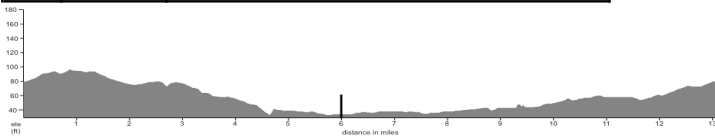

DEERFIELD #24 - SHORT

13 Miles

	@Mile	FLAT +/-109 ft	Dist
L	0.0	DEERWOOD E	0.7
R	0.7	DEERCREEK	0.0
R	0.7	DEERFIELD	0.2
R	0.9	YALE	0.4
R	1.3	W. YALE LOOP	2.0
R	3.3	MAIN	2.6
X	5.9	MacARTHUR	0.1
R	6.0	<i>1st drive way into center</i>	0.2

STARBUCKS
MAIN & MacARTHUR, Irvine

Ride around behind STARBUCKS
Exit onto SKY PARK CIRCLE to west

R	6.2	SKY PARK CIRCLE	0.4
R	6.6	SKY PARK NORTH	0.1
R	6.7	RED HILL	0.3
R	7.0	REYNOLDS AVE.	0.1
R	7.1	GILLETTE AVE.	0.4
L	7.5	ARMSTRONG	0.5
R	8.0	McGAW	0.9
L	8.9	MURPHY	0.3
R	9.2	ALTON	0.1
R	9.3	connector to S D Crk Tr	0.1
#R	9.4	San Diego Ck Tr (<i>path</i>)	0.5
L	9.9	pedestrian bike bridge	0.0
R	9.9	San Diego Ck Tr (<i>path</i>)	0.4
#L	10.3	<i>exit path to HARVARD NB</i>	0.0
R	10.3	HARVARD (<i>north</i>)	1.5
R	11.8	<TUSTIN FIELD / DEERFIELD>	0.7
R	12.5	DEER SPRING	0.1
R	12.6	DEERWOOD W	0.4
L	13.0	DEERWOOD <i>to start</i>	

Report mishaps to crash@bikeirvine.org

COMMENTS: rides@bikeirvine.org

©12/27/21

SAT24 S

<https://ridewithgps.com/routes/31852641>

DEERFIELD #24 - SHORT

13 Miles

	@Mile	FLAT	Dist
L	0.0	DEERWOOD E	0.7
R	0.7	DEERCREEK	0.0
R	0.7	DEERFIELD	0.2
R	0.9	YALE	0.4
R	1.3	W. YALE LOOP	2.0
R	3.3	MAIN	2.6
X	5.9	MacARTHUR	0.1
R	6.0	<i>1st drive way into center</i>	0.2

STARBUCKS
MAIN St. & MacARTHUR BLVD.

Ride around behind STARBUCKS
Exit onto SKY PARK CIRCLE to west

R	6.2	SKY PARK CIRCLE	0.4
R	6.6	SKY PARK NORTH	0.1
R	6.7	RED HILL	0.3
R	7.0	REYNOLDS AVE.	0.1
R	7.1	GILLETTE AVE.	0.4
L	7.5	ARMSTRONG	0.5
R	8.0	McGAW	0.9
L	8.9	MURPHY	0.3
R	9.2	ALTON	0.1
R	9.3	connector to S D Crk Tr	0.1
#R	9.4	San Diego Ck Tr (<i>path</i>)	0.5
L	9.9	pedestrian bike bridge	0.0
R	9.9	San Diego Ck Tr (<i>path</i>)	0.4
#L	10.3	<i>exit path to HARVARD NB</i>	0.0
R	10.3	HARVARD (<i>north</i>)	1.5
R	11.8	<TUSTIN FIELD / DEERFIELD>	0.7
R	12.5	DEER SPRING	0.1
R	12.6	DEERWOOD W	0.4
L	13.0	DEERWOOD <i>to start</i>