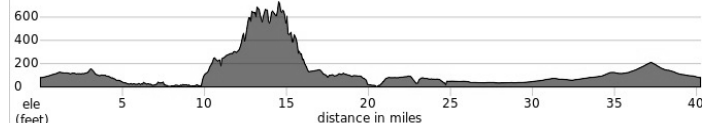

Report mishaps to crash@bikeirvine.org

COMMENTS: rides@bikeirvine.org

©12/27/21

SAT24 L <https://ridewithgps.com/routes/22459528>