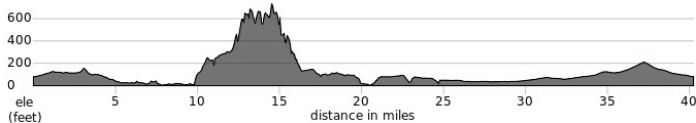

DEERFIELD #24 - LONG

41.2 Miles

+/-1,642 ft

@Mile

Dist

	@Mile		Dist
L	0.1	IRVINE CENTER	1.1
R	1.2	JEFFREY / UNIVERSITY / EASTRLIEE	6.3
R	7.5	BACK BAY DR	2.3
L	9.8	SAN JOAQUIN HILLS	3.9
R	13.7	RIDGE PARK	0.2
R	13.9	NEWPORT COAST	0.9
R	14.8	PELICAN HILL	2.1
R	16.9	NEWPORT COAST	0.3
R	17.2	PCH	1.6
*L	18.8	MARGUERITE	0.0
R	18.8	BAYSIDE	2.4
*L	21.2	PCH	0.3
R	21.5	DOVER DR	1.4
R	22.9	IRVINE AVE	1.8
*L	24.7	UNIVERSITY	0.3
R	25.0	SANTA ANA / RED HILL	3.3
R	28.3	MacARTHUR BLVD	0.5
R	28.8	"The Square" before MAIN	0.2

DEERFIELD #24 - LONG

41.2 Miles

+/-1,642 ft

@Mile

Dist

	@Mile		Dist
L	0.1	IRVINE CENTER	1.1
R	1.2	JEFFREY / UNIVERSITY / EASTRLIEE	6.3
R	7.5	BACK BAY DR	2.3
L	9.8	SAN JOAQUIN HILLS	3.9
R	13.7	RIDGE PARK	0.2
R	13.9	NEWPORT COAST	0.9
R	14.8	PELICAN HILL	2.1
R	16.9	NEWPORT COAST	0.3
R	17.2	PCH	1.6
*L	18.8	MARGUERITE	0.0
R	18.8	BAYSIDE	2.4
*L	21.2	PCH	0.3
R	21.5	DOVER DR	1.4
R	22.9	IRVINE AVE	1.8
*L	24.7	UNIVERSITY	0.3
R	25.0	SANTA ANA / RED HILL	3.3
R	28.3	MacARTHUR BLVD	0.5
R	28.8	"The Square" before MAIN	0.2

STARBUCKS

MAIN & MacARTHUR, Irvine

R	29.0	MAIN ST	0.5
R	29.5	RED HILL AVE	2.7
R	32.2	VALENCIA	1.1
L	33.3	TUSTIN RANCH RD	2.3
R	35.6	IRVINE BLVD	2.5
R	38.1	YALE AVE	2.9
R	41.0	IRVINE CENTER	0.1
R	41.1	DEERWOOD to start	

Report mishaps to crash@bikeirvine.org

COMMENTS: rides@bikeirvine.org

©12/27/21

SAT24 L <https://ridewithgps.com/routes/22459528>

STARBUCKS

MAIN & MacARTHUR, Irvine

R	29.0	MAIN ST	0.5
R	29.5	RED HILL AVE	2.7
R	32.2	VALENCIA	1.1
L	33.3	TUSTIN RANCH RD	2.3
R	35.6	IRVINE BLVD	2.5
R	38.1	YALE AVE	2.9
R	41.0	IRVINE CENTER	0.1
R	41.1	DEERWOOD to start