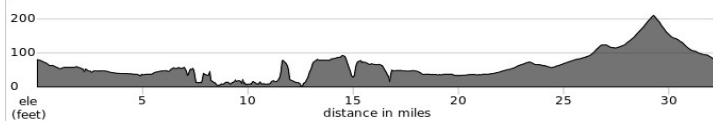

Report mishaps to crash@bikeirvine.org

COMMENTS: rides@bikeirvine.org

©12/27/21

SAT24 M

<https://ridewithgps.com/routes/31693213>