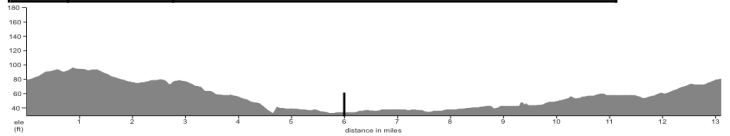

Report mishaps to crash@bikeirvine.org

COMMENTS: rides@bikeirvine.org

©12/27/21

SAT24 S

<https://ridewithgps.com/routes/31852641>