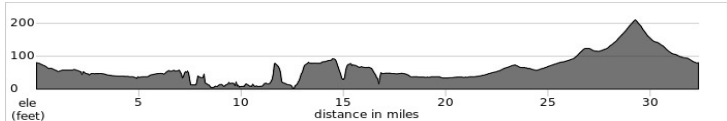

DEERFIELD #24 - MEDIUM

33.2 Miles

	@Mile	ROLLY +/-617 ft	Dist
R	0.1	IRVINE CENTER	1.0
*L	1.1	HARVARD	0.8
R	1.9	WARNER	0.8
L	2.7	TUSTIN RANCH /	0.7
to	3.4	VON KARMAN /	3.2
to	6.6	NEWPORT PLACE	0.1
R	6.7	DOVE	0.3
L	7.0	BIRCH	0.5
*L	7.5	BRISTOL	0.4
R	7.9	BAYVIEW PLACE	0.3
L	8.2	BAYVIEW WAY	0.2
R	8.4	JAMBOREE	0.4
R	8.8	EASTBLUFF	0.2
R	9.0	BACK BAY	3.4
R	12.4	JAMBOREE	0.1
R	12.5	PCH	1.0
R	13.5	DOVER	1.4
R	14.9	IRVINE AVE	1.8
*L	16.7	UNIVERSITY	0.3
R	17.0	SANTA ANA / RED HILL	3.3
R	20.3	MacARTHUR	0.5
R	20.8	"The Square" before MAIN	0.2

**STARBUCKS
MAIN & MacARTHUR, Irvine**

R	21.0	MAIN	0.5
R	21.5	RED HILL	3.0
R	24.5	VALENCIA	0.8
L	25.3	TUSTIN RANCH	2.3
R	27.6	IRVINE BLVD	2.5
R	30.1	YALE	2.6
R	32.7	IRVINE CENTER	0.4
R	33.1	DEERWOOD <i>to start</i>	

Report mishaps to crash@bikeirvine.org

COMMENTS: rides@bikeirvine.org

©12/27/21

SAT24 M

<https://ridewithgps.com/routes/31693213>

DEERFIELD #24 - MEDIUM

33.2 Miles

	@Mile	ROLLY +/-617 ft	Dist
R	0.1	IRVINE CENTER	1.0
*L	1.1	HARVARD	0.8
R	1.9	WARNER	0.8
L	2.7	TUSTIN RANCH /	0.7
to	3.4	VON KARMAN /	3.2
to	6.6	NEWPORT PLACE	0.1
R	6.7	DOVE	0.3
L	7.0	BIRCH	0.5
*L	7.5	BRISTOL	0.4
R	7.9	BAYVIEW PLACE	0.3
L	8.2	BAYVIEW WAY	0.2
R	8.4	JAMBOREE	0.4
R	8.8	EASTBLUFF	0.2
R	9.0	BACK BAY	3.4
R	12.4	JAMBOREE	0.1
R	12.5	PCH	1.0
R	13.5	DOVER	1.4
R	14.9	IRVINE AVE	1.8
*L	16.7	UNIVERSITY	0.3
R	17.0	SANTA ANA / RED HILL	3.3
R	20.3	MacARTHUR	0.5
R	20.8	"The Square" before MAIN	0.2

**STARBUCKS
MAIN & MacARTHUR, Irvine**

R	21.0	MAIN	0.5
R	21.5	RED HILL	3.0
R	24.5	VALENCIA	0.8
L	25.3	TUSTIN RANCH	2.3
R	27.6	IRVINE BLVD	2.5
R	30.1	YALE	2.6
R	32.7	IRVINE CENTER	0.4
R	33.1	DEERWOOD <i>to start</i>