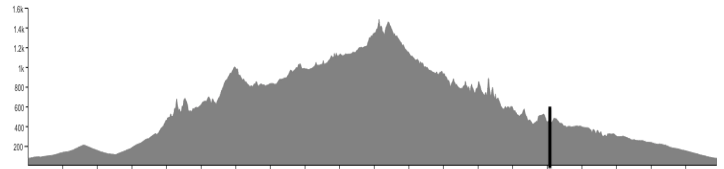

Questions/Comments: rides@bikeirvine.org ©10/5/22

Report mishaps to crash@bikeirvine.org

SAT21 L <https://ridewithgps.com/routes/41124291>