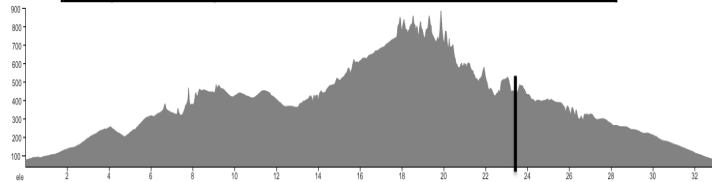

Questions/Comments: rides@bikeirvine.org @10/5/22

Report mishaps to crash@bikeirvine.org

SAT21 M

<https://ridewithgps.com/routes/41123879>