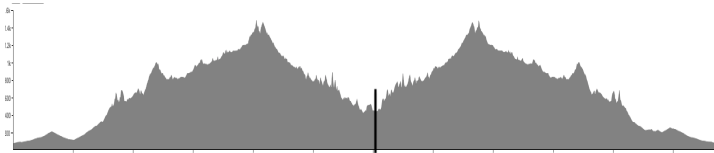

DEERFIELD #21 - LONG PLUS

59.7 Miles

+/-4,594 ft

	@Mile		Dist
← L	0.0	DEERWOOD EAST	0.7
	R	0.7 DEERCREEK	0.0
	R	0.7 DEERFIELD	0.2
← L	0.9	YALE	2.3
← *L	3.2	IRVINE BLVD	1.9
	R	5.1 JAMBOREE	4.9
	R	10.0 SANTIAGO CYN	12.3
	to	22.3 EL TORO (@Cooks'❖)	2.1
← *L	24.4	MARGUERITE	4.0
	R	28.4 JERONIMO	1.6
← *L	30.0	ALICIA	0.1
← *L	30.1	VIA FABRICANTE	0.1

STARBUCKS / FRENCH'S BAKERY

ALICA & JERONIMO, MISSION VIEJO

	R	30.2 ALICIA	2.0
← *L	32.2	MARGUERITE	2.5
	R	34.7 EL TORO	2.2
	to	36.9 SANTIAGO CYN(@Cooks'❖)	12.2
← *L	49.1	JAMBOREE	3.6
← *L	52.7	PORTOLA	1.0
	R	53.7 CULVER	0.4
← *L	54.1	MEADOWOOD	0.6
	R	54.7 YALE	3.5
	R	58.2 IRVINE CENTER	0.4
	R	58.6 DEERWOOD <i>back to start</i>	

Questions/Comments: rides@bikeirvine.org @10/5/22

Report mishaps to crash@bikeirvine.org

SAT21 L <https://ridewithgps.com/routes/41124328>

DEERFIELD #21 - LONG PLUS

59.7 Miles

+/-4,594 ft

	@Mile		Dist
← L	0.0	DEERWOOD EAST	0.7
	R	0.7 DEERCREEK	0.0
	R	0.7 DEERFIELD	0.2
← L	0.9	YALE	2.3
← *L	3.2	IRVINE BLVD	1.9
	R	5.1 JAMBOREE	4.9
	R	10.0 SANTIAGO CYN	12.3
	to	22.3 EL TORO (@Cooks'❖)	2.1
← *L	24.4	MARGUERITE	4.0
	R	28.4 JERONIMO	1.6
← *L	30.0	ALICIA	0.1
← *L	30.1	VIA FABRICANTE	0.1

STARBUCKS / FRENCH'S BAKERY

ALICA & JERONIMO, MISSION VIEJO

	R	30.2 ALICIA	2.0
← *L	32.2	MARGUERITE	2.5
	R	34.7 EL TORO	2.2
	to	36.9 SANTIAGO CYN(@Cooks'❖)	12.2
← *L	49.1	JAMBOREE	3.6
← *L	52.7	PORTOLA	1.0
	R	53.7 CULVER	0.4
← *L	54.1	MEADOWOOD	0.6
	R	54.7 YALE	3.5
	R	58.2 IRVINE CENTER	0.4
	R	58.6 DEERWOOD <i>back to start</i>