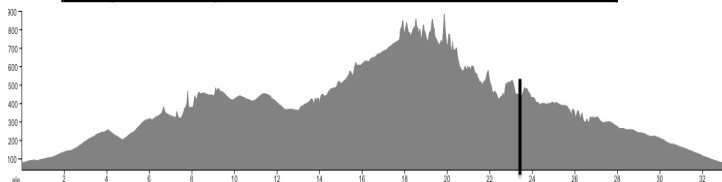

DEERFIELD #21 - MEDIUM

33 Miles

+/-1,608 ft

	@Mile		Dist
← L	0.0	DEERWOOD EAST	0.7
R	0.7	DEERCREEK	0.0
R	0.7	DEERFIELD	0.2
← L	0.9	YALE	3.2
← L	4.1	MEADOWOOD	0.6
R	4.7	CULVER	0.3
R	5.0	PORTOLA	3.9
R	8.9	PORTOLA SPRINGS	0.3
R	9.2	MODJESKA	0.6
← *L	9.8	IRVINE BLVD	1.9
R	11.7	ALTON	0.3
R	12.0	FAIRBANKS	0.2
to	12.2	TOLEDO	2.6
← *L	14.8	EL TORO	2.8
R	17.6	SANTA MARGARITA	0.8
R	18.4	MARGUERITE	3.2
R	21.6	JERONIMO	1.7
← *L	23.3	ALICIA	0.1
← *L	23.4	VIA FABRICANTE	0.1

STARBUCKS / FRENCH'S BAKERY
ALICA & JERONIMO, MISSION VIEJO

← *L	23.5	ALICIA	0.5
R	24.0	MUIRLANDS /	3.5
X	27.5	ALTON	0.0
to	27.5	BARRANCA	1.5
R	29.0	TECHNOLOGY	1.4
R	30.4	LAGUNA CANYON /	0.1
X	30.5	SAND CANYON	0.0
to	30.5	OAK CANYON	0.3
← L	30.8	VALLEY OAK	0.2
R	31.0	IRVINE CENTER	1.9
R	32.9	DEERWOOD <i>back to start</i>	

Questions/Comments: rides@bikeirvine.org @10/5/22

Report mishaps to crash@bikeirvine.org

SAT21 M

<https://ridewithgps.com/routes/41123879>

DEERFIELD #21 - MEDIUM

33 Miles

+/-1,608 ft

	@Mile		Dist
← L	0.0	DEERWOOD EAST	0.7
R	0.7	DEERCREEK	0.0
R	0.7	DEERFIELD	0.2
← L	0.9	YALE	3.2
← L	4.1	MEADOWOOD	0.6
R	4.7	CULVER	0.3
R	5.0	PORTOLA	3.9
R	8.9	PORTOLA SPRINGS	0.3
R	9.2	MODJESKA	0.6
← *L	9.8	IRVINE BLVD	1.9
R	11.7	ALTON	0.3
R	12.0	FAIRBANKS	0.2
to	12.2	TOLEDO	2.6
← *L	14.8	EL TORO	2.8
R	17.6	SANTA MARGARITA	0.8
R	18.4	MARGUERITE	3.2
R	21.6	JERONIMO	1.7
← *L	23.3	ALICIA	0.1
← *L	23.4	VIA FABRICANTE	0.1

STARBUCKS / FRENCH'S BAKERY
ALICA & JERONIMO, MISSION VIEJO

← *L	23.5	ALICIA	0.5
R	24.0	MUIRLANDS /	3.5
X	27.5	ALTON	0.0
to	27.5	BARRANCA	1.5
R	29.0	TECHNOLOGY	1.4
R	30.4	LAGUNA CANYON /	0.1
X	30.5	SAND CANYON	0.0
to	30.5	OAK CANYON	0.3
← L	30.8	VALLEY OAK	0.2
R	31.0	IRVINE CENTER	1.9
R	32.9	DEERWOOD <i>back to start</i>