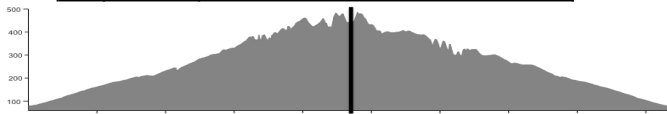

DEERFIELD #21 - SHORT

18.7 Miles

	@Mile	+/-622 ft	Dist
←	*L 0.1	IRVINE CENTER	3.6
←	*L 3.7	ALTON	2.0
	R 5.7	JERONIMO	2.8
	X 8.5	LOS ALISOS	0.2
	R 8.7	HARTMAN	0.1
↶	FL 8.8	VIA FABRICANTE	0.5
	X 9.3	ALICIA	0.0
	to 9.3	Gateway Center	0.1
	R 9.4	@ Starbucks	0.0

**STARBUCKS / FRENCH'S BAKERY
ALICA & JERONIMO, MISSION VIEJO**

←	*L 9.4	ALICIA	0.5
	R 9.9	MUIRLANDS /	3.6
	to 13.5	BARRANCA (X ALTON)	1.8
	R 15.3	IRVINE CENTER	3.3
	R 18.6	DEERWOOD <i>back to start</i>	

Questions/Comments: rides@bikeirvine.org @10/5/22

Report mishaps to crash@bikeirvine.org

SAT21 S <https://ridewithgps.com/routes/41123806>

DEERFIELD #21 - SHORT

18.7 Miles

	@Mile	+/-622 ft	Dist
←	*L 0.1	IRVINE CENTER	3.6
←	*L 3.7	ALTON	2.0
	R 5.7	JERONIMO	2.8
	X 8.5	LOS ALISOS	0.2
	R 8.7	HARTMAN	0.1
↶	FL 8.8	VIA FABRICANTE	0.5
	X 9.3	ALICIA	0.0
	to 9.3	Gateway Center	0.1
	R 9.4	@ Starbucks	0.0

**STARBUCKS / FRENCH'S BAKERY
ALICA & JERONIMO, MISSION VIEJO**

←	*L 9.4	ALICIA	0.5
	R 9.9	MUIRLANDS /	3.6
	to 13.5	BARRANCA (X ALTON)	1.8
	R 15.3	IRVINE CENTER	3.3
	R 18.6	DEERWOOD <i>back to start</i>