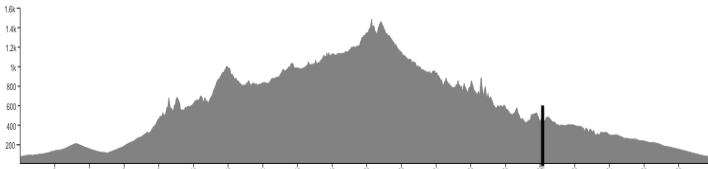

DEERFIELD #21 - LONG

39.8 Miles

	@Mile	+/-2,675 ft	Dist
← L	0.0	DEERWOOD EAST	0.7
R	0.7	DEERCREEK	0.0
R	0.7	DEERFIELD	0.2
← L	0.9	YALE	2.3
← *L	3.2	IRVINE BLVD	1.9
R	5.1	JAMBOREE	4.9
R	10.0	SANTIAGO CYN	12.3
to	22.3	EL TORO (@Cooks'❖)	2.1
← *L	24.4	MARGUERITE	4.0
R	28.4	JERONIMO	1.6
← *L	30.0	ALICIA	0.1
← *L	30.1	VIA FABRICANTE	0.1

STARBUCKS / FRENCH'S BAKERY

ALICA & JERONIMO, MISSION VIEJO

← *L	30.2	ALICIA	0.5
R	30.7	MUIRLANDS /	3.6
X	34.3	ALTON	0.0
to	34.3	BARRANCA	1.4
R	35.7	TECHNOLOGY	1.4
R	37.1	LAGUNA CANYON /	0.2
X	37.3	SAND CANYON	0.0
to	37.3	OAK CANYON	0.2
← L	37.5	VALLEY OAK	0.3
R	37.8	IRVINE CENTER	1.9
R	39.7	DEERWOOD <i>back to start</i>	

Questions/Comments: rides@bikeirvine.org ©10/5/22

Report mishaps to crash@bikeirvine.org

SAT21 L <https://ridewithgps.com/routes/41124291>

DEERFIELD #21 - LONG

39.8 Miles

	@Mile	+/-2,675 ft	Dist
← L	0.0	DEERWOOD EAST	0.7
R	0.7	DEERCREEK	0.0
R	0.7	DEERFIELD	0.2
← L	0.9	YALE	2.3
← *L	3.2	IRVINE BLVD	1.9
R	5.1	JAMBOREE	4.9
R	10.0	SANTIAGO CYN	12.3
to	22.3	EL TORO (@Cooks'❖)	2.1
← *L	24.4	MARGUERITE	4.0
R	28.4	JERONIMO	1.6
← *L	30.0	ALICIA	0.1
← *L	30.1	VIA FABRICANTE	0.1

STARBUCKS / FRENCH'S BAKERY

ALICA & JERONIMO, MISSION VIEJO

← *L	30.2	ALICIA	0.5
R	30.7	MUIRLANDS /	3.6
X	34.3	ALTON	0.0
to	34.3	BARRANCA	1.4
R	35.7	TECHNOLOGY	1.4
R	37.1	LAGUNA CANYON /	0.2
X	37.3	SAND CANYON	0.0
to	37.3	OAK CANYON	0.2
← L	37.5	VALLEY OAK	0.3
R	37.8	IRVINE CENTER	1.9
R	39.7	DEERWOOD <i>back to start</i>