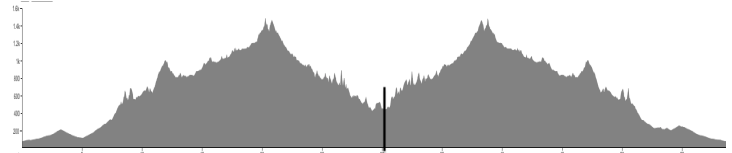

Questions/Comments: rides@bikeirvine.org @10/5/22

Report mishaps to crash@bikeirvine.org

SAT21 L <https://ridewithgps.com/routes/41124328>