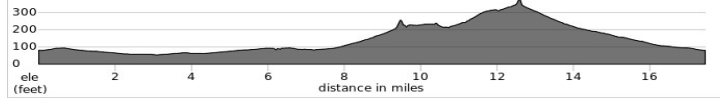

Questions/Comments: rides@bikeirvine.org

Report mishaps to crash@bikeirvine.org

SAT14 S <https://ridewithgps.com/routes/29745537>