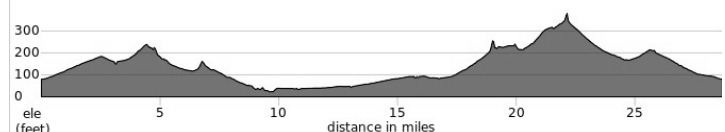

Questions/Comments: rides@bikeirvine.org

Report mishaps to crash@bikeirvine.org

SAT14 M

<https://ridewithgps.com/routes/29764455>

DEERFIELD #14 - MEDIUM

28.8 Miles

	@Mile	+/-751 ft	Dist
L	0.1	IRVINE CENTER	2.5
R	2.6	LAGUNA CANYON ROAD	1.5
R	4.1	QUAIL HILL (1/4 circle)	1.0
↻	5.1	SHADY CANYON (3/4 circle)	0.1
R	5.2	to Shady Cyn Tr @crosswalk	0.0
R	5.2	Shady Canyon Tr	0.1
BL	5.3	Juanita Moe Tr / University Tr	1.6
R	6.9	STRAWBERRY FARM /	0.0
to	6.9	MICHELSON	3.4
R	10.3	VON KARMAN / TUSTIN RCH	5.2
R	15.5	BRYAN	0.7
R	16.2	JAMBOREE	0.2
R	16.4	EL CAMINO REAL	0.1
R	16.5	EAST DR into center	0.1

STARBUCKS / JAMBA JUICE TUSTIN MARKETPLACE

R	16.6	EL CAMINO REAL (West)	0.6
R	17.2	TUSTIN RANCH	2.0
R	19.2	PORTOLA	3.0
X	22.2	JEFFREY	0.0
BR	22.2	Jeffery Open Space Trail (path)	2.5
to	24.7	Cypress Village Trail	1.0
R	25.7	Sand Canyon Sidepath	0.0
JL	25.7	SAND CANYON	0.3
R	26.0	Walnut Trail (path)	1.7
L	27.7	under YALE then exit up hill	0.2
R	27.9	YALE	0.4
R	28.3	IRVINE CENTER	0.4
R	28.7	DEERWOOD to start	