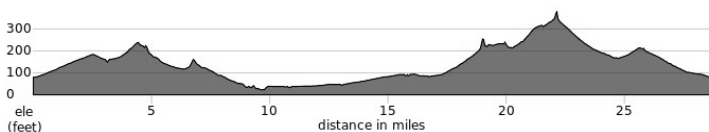

Questions/Comments: rides@bikeirvine.org

Report mishaps to crash@bikeirvine.org

SAT14 S <https://ridewithgps.com/routes/29745537>

DEERFIELD #14 - MEDIUM

28.8 Miles

	@Mile	+/-751 ft	Dist
L	0.1	IRVINE CENTER	2.5
R	2.6	LAGUNA CANYON ROAD	1.5
R	4.1	QUAIL HILL (1/4 circle)	1.0
↻	5.1	SHADY CANYON (3/4 circle)	0.1
R	5.2	to Shady Cyn Tr @crosswalk	0.0
R	5.2	Shady Canyon Tr	0.1
BL	5.3	Juanita Moe Tr / University Tr	1.6
R	6.9	STRAWBERRY FARM /	0.0
to	6.9	MICHELSON	3.4
R	10.3	VON KARMAN / TUSTIN RCH	5.2
R	15.5	BRYAN	0.7
R	16.2	JAMBOREE	0.2
R	16.4	EL CAMINO REAL	0.1
R	16.5	EAST DR into center	0.1

STARBUCKS / JAMBA JUICE TUSTIN MARKETPLACE

R	16.6	EL CAMINO REAL (West)	0.6
R	17.2	TUSTIN RANCH	2.0
R	19.2	PORTOLA	3.0
X	22.2	JEFFREY	0.0
BR	22.2	Jeffery Open Space Trail (path)	2.5
to	24.7	Cypress Village Trail	1.0
R	25.7	Sand Canyon Sidepath	0.0
JL	25.7	SAND CANYON	0.3
R	26.0	Walnut Trail (path)	1.7
L	27.7	under YALE then exit up hill	0.2
R	27.9	YALE	0.4
R	28.3	IRVINE CENTER	0.4
R	28.7	DEERWOOD to start	