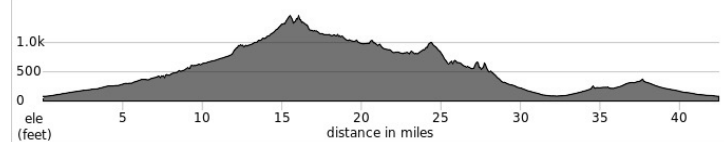

Questions/Comments: rides@bikeirvine.org

Report mishaps to crash@bikeirvine.org

SAT14 L

<https://ridewithgps.com/routes/31430110>