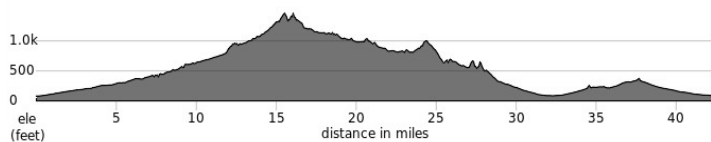

DEERFIELD #14 - LONG

42.5 Miles

+/-2,569 ft

@Mile

Dist

L	0.1	IRVINE CENTER	3.3
*L	3.4	BARRANCA	1.9
*L	5.3	ALTON	0.9
R	6.2	TOLEDO	2.2
*L	8.4	EL TORO	5.7
to	14.1	E SANTIAGO CYN	12.2
*L	26.3	JAMBOREE	5.6
R	31.9	EL CAMINO REAL	0.1
R	32.0	EAST DR <i>into center</i>	0.0

STARBUCKS / JAMBA JUICE
TUSTIN MARKETPLACE

to	32.0	<i>exit center on</i> EAST DR	0.1
R	32.1	EL CAMINO REAL (<i>West</i>)	0.6
R	32.7	TUSTIN RANCH	2.0
R	34.7	PORTOLA	3.0
R	37.7	JEFFREY	1.4
R	39.1	BRYAN	0.8
*L	39.9	YALE	2.1
R	42.0	IRVINE CENTER	0.4
R	42.4	DEERWOOD <i>to start</i>	

Questions/Comments: rides@bikeirvine.org

Report mishaps to crash@bikeirvine.org

SAT14 L

<https://ridewithgps.com/routes/31430110>

DEERFIELD #14 - LONG

42.5 Miles

+/-2,569 ft

@Mile

Dist

L	0.1	IRVINE CENTER	3.3
*L	3.4	BARRANCA	1.9
*L	5.3	ALTON	0.9
R	6.2	TOLEDO	2.2
*L	8.4	EL TORO	5.7
to	14.1	E SANTIAGO CYN	12.2
*L	26.3	JAMBOREE	5.6
R	31.9	EL CAMINO REAL	0.1
R	32.0	EAST DR <i>into center</i>	0.0

STARBUCKS / JAMBA JUICE
TUSTIN MARKETPLACE

to	32.0	<i>exit center on</i> EAST DR	0.1
R	32.1	EL CAMINO REAL (<i>West</i>)	0.6
R	32.7	TUSTIN RANCH	2.0
R	34.7	PORTOLA	3.0
R	37.7	JEFFREY	1.4
R	39.1	BRYAN	0.8
*L	39.9	YALE	2.1
R	42.0	IRVINE CENTER	0.4
R	42.4	DEERWOOD <i>to start</i>