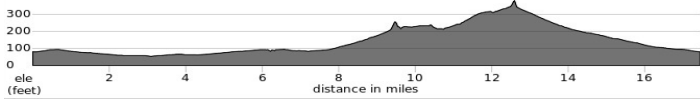

DEERFIELD #14 - SHORT

17.5 Miles

	@Mile	+/-422 ft	Dist
L	0.1	IRVINE CENTER	0.4
R	0.5	YALE	0.2
R	0.7	W YALE LOOP	0.8
R	1.5	WARNER	0.7
R	2.2	HARVARD	1.7
*L	3.9	WALNUT	0.9
R	4.8	TUSTIN RANCH	1.1
R	5.9	BRYAN	0.6
R	6.5	JAMBOREE	0.3
R	6.8	EL CAMINO REAL	0.1
R	6.9	EAST DR <i>into center</i>	0.0

STARBUCKS / JAMBA JUICE
TUSTIN MARKETPLACE

to	6.9	<i>exit center on EAST DR</i>	0.1
R	7.0	EL CAMINO REAL (<i>West</i>)	2.6
R	9.6	TUSTIN RANCH	0.0
R	9.6	PORTOLA	3.0
BR	12.6	Jeffery Open Space Tr (path)	2.1
BR	14.7	<i>exit JOST toward</i>	0.1
R	14.8	ROOSEVELT	0.8
L	15.6	YALE	1.4
R	17.0	IRVINE CENTER	0.4
R	17.4	DEERWOOD <i>to start</i>	

Questions/Comments: rides@bikeirvine.org

Report mishaps to crash@bikeirvine.org

SAT14 S <https://ridewithgps.com/routes/29745537>

DEERFIELD #14 - SHORT

17 Miles FLAT

	@Mile	17 Miles FLAT	Dist
L	0.1	IRVINE CENTER	0.4
R	0.5	YALE	0.2
R	0.7	W YALE LOOP	0.8
R	1.5	WARNER	0.7
R	2.2	HARVARD	1.7
*L	3.9	WALNUT	0.9
R	4.8	TUSTIN RANCH	1.1
R	5.9	BRYAN	0.6
R	6.5	JAMBOREE	0.3
R	6.8	EL CAMINO REAL	0.1
R	6.9	EAST DR <i>into center</i>	0.0

STARBUCKS / JAMBA JUICE
TUSTIN MARKETPLACE

to	6.9	<i>exit center on EAST DR</i>	0.1
R	7.0	EL CAMINO REAL (<i>West</i>)	2.6
R	9.6	TUSTIN RANCH	0.0
R	9.6	PORTOLA	3.0
BR	12.6	Jeffery Open Space Tr (path)	2.1
BR	14.7	<i>exit JOST toward</i>	0.1
R	14.8	ROOSEVELT	0.8
L	15.6	YALE	1.4
R	17.0	IRVINE CENTER	0.4
R	17.4	DEERWOOD <i>to start</i>