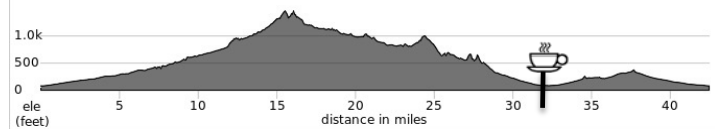

Questions/Comments: rides@bikeirvine.org rev 11/12/23

Report mishaps to crash@bikeirvine.org

SAT14 L <https://ridewithgps.com/routes/31430110>