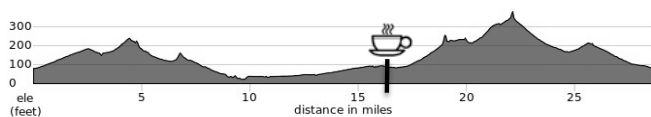

## DEERFIELD #14 - MEDIUM

28.7 Miles

@Mile CF2 (26.1'/m) +/-750 ft Dist

←	L	0.1	IRVINE CENTER	2.5
	R	2.6	LAGUNA CANYON ROAD	1.5
	R	4.1	QUAIL HILL (1/4 circle)	1.0
↖	BL	5.0	merge left to #1 lane	
↷	°L	5.1	SHADY CANYON (3/4 circle)	0.1
	R	5.2	to Shady Cyn Tr @crosswalk	0.0
	R	5.2	Shady Canyon Tr	0.1
↖	BL	5.3	Juanita Moe Tr / University Tr	1.6
	R	6.9	STRAWBERRY FARM /	0.0
	to	6.9	MICHELSON	3.4
	R	10.3	VON KARMAN / TUSTIN RCH	5.2
	R	15.5	BRYAN	0.7
	R	16.2	JAMBOREE	0.2
	R	16.4	WEST DR	0.0
←	L	16.4	First Stop in parking lot	0.0
	to	16.4	walkway into center courtyard	0.0

**STARBUCKS / JAMBA JUICE**  
TUSTIN MARKETPLACE

		16.4	exit South onto EAST DR	0.1
	R	16.5	EL CAMINO REAL (West)	0.5
	R	17.0	TUSTIN RANCH	2.1
	R	19.1	PORTOLA	3.0
↗	BR	22.1	onto SE* of JEFFREY up to	0.0
	to	22.1	Jeffery Open Space Trail (path)	2.5
↶	FL	24.6	Cypress Village Trail (bike path)	0.9
	R	25.5	Sand Canyon Sidepath	0.1
↗	JL	25.6	SAND CANYON	0.3
↗	BR	25.8	@SW* of <BURT/PROGRESS>	0.1
	to	25.8	Sand Canyon Sidepath	
	R	25.9	Walnut Trail (bike path)	1.8
↗	BR	27.6	X under YALE	
←	L	27.7	exit up hill toward YALE SB	0.0
	R	27.7	YALE	0.5
	R	28.2	IRVINE CENTER	0.4
	R	28.6	DEERWOOD to start	