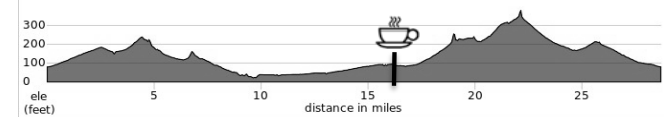

Questions/Comments: rides@bikeirvine.org

Report mishaps to crash@bikeirvine.org

SAT14 M

<https://ridewithgps.com/routes/29764455>