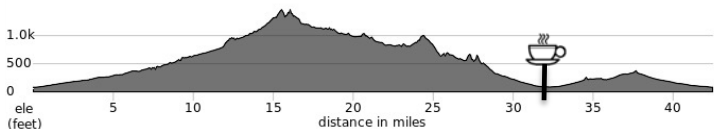

DEERFIELD #14 - LONG

42.4 Miles

	@Mile	CF6 (60.3'/m) +/-2,558 ft	Dist
←	L 0.1	IRVINE CENTER	3.3
←	*L 3.4	BARRANCA	1.9
←	*L 5.3	ALTON	0.9
	R 6.2	TOLEDO	2.2
←	*L 8.4	EL TORO	5.7
	to 14.1	E SANTIAGO CYN	12.2
←	*L 26.3	JAMBOREE	5.5
	R 31.8	WEST DR	0.1
←	L 31.9	First Stop in parking lot	0.0
	to 31.9	walkway into center courtyard	0.0

STARBUCKS / JAMBA JUICE

TUSTIN MARKETPLACE

	to 31.9	exit center on EAST DR	0.1
	R 32.0	EL CAMINO REAL (West)	0.6
	R 32.6	TUSTIN RANCH	2.0
	R 34.6	PORTOLA	3.0
	R 37.6	JEFFREY	1.4
	R 39.0	BRYAN	0.8
←	*L 39.8	YALE	2.1
	R 41.9	IRVINE CENTER	0.4
	R 42.3	DEERWOOD to start	

Questions/Comments: rides@bikeirvine.org rev 11/12/23

Report mishaps to crash@bikeirvine.org

SAT14 L <https://ridewithgps.com/routes/31430110>

DEERFIELD #14 - LONG

42.4 Miles

	@Mile	CF6 (60.3'/m) +/-2,558 ft	Dist
←	L 0.1	IRVINE CENTER	3.3
←	*L 3.4	BARRANCA	1.9
←	*L 5.3	ALTON	0.9
	R 6.2	TOLEDO	2.2
←	*L 8.4	EL TORO	5.7
	to 14.1	E SANTIAGO CYN	12.2
←	*L 26.3	JAMBOREE	5.5
	R 31.8	WEST DR	0.1
	L 31.9	First Stop in parking lot	0.0
	to 31.9	walkway into center courtyard	0.1

STARBUCKS / JAMBA JUICE

TUSTIN MARKETPLACE

	to 32.0	exit center on EAST DR	0.1
	R 32.1	EL CAMINO REAL (West)	0.6
	R 32.7	TUSTIN RANCH	2.0
	R 34.7	PORTOLA	3.0
	R 37.7	JEFFREY	1.4
	R 39.1	BRYAN	0.8
←	*L 39.9	YALE	2.1
	R 42.0	IRVINE CENTER	0.4
	R 42.4	DEERWOOD to start