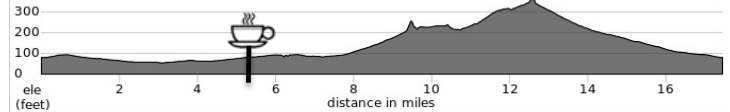

Questions/Comments: rides@bikeirvine.org

rev 11/12/23

Report mishaps to crash@bikeirvine.org

SAT14 S

<https://ridewithgps.com/routes/29745537>