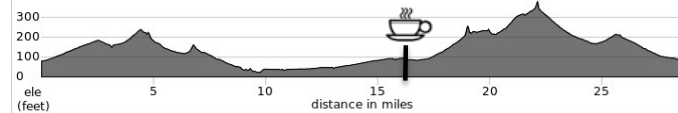

BLK DOT COFFEE / CORNER BAKERY
THE MARKET PLACE

	R 16.4	exit South on MARKETPLACE	0.2
←	L 16.6	exit towards EL CAMINO REAL	0.0
	R 16.6	EL CAMINO REAL (West)	0.8
	R 17.4	TUSTIN RANCH	2.0
	R 19.4	PORTOLA X JEFFREY	3.0
↗	BR 22.4	onto SE of JEFFREY up to	0.0
	to 22.4	Jeffery Open Space Trail (path)	2.5
↶	FL 24.9	Cypress Village Trail (bike path)	1.0
	R 25.9	Sand Canyon Sidepath	0.0
↗	JL 25.9	SAND CANYON	0.3
↗	JR 26.1	@SW of <BURT/PROGRESS>	0.1
	to	Sand Canyon Sidepath	
	R 26.2	Walnut Trail (bike path)	1.8
↗	BR 27.9	X under YALE	
←	L 28.0	exit up hill toward YALE SB	0.0
	R 28.0	YALE	0.5
	R 28.5	IRVINE CENTER	0.4
	R 28.9	DEERWOOD to start	

BLK DOT COFFEE / CORNER BAKERY
THE MARKET PLACE

	R 16.4	exit South on MARKETPLACE	0.2
←	L 16.6	exit towards EL CAMINO REAL	0.0
	R 16.6	EL CAMINO REAL (West)	0.8
	R 17.4	TUSTIN RANCH	2.0
	R 19.4	PORTOLA X JEFFREY	3.0
↗	BR 22.4	onto SE of JEFFREY up to	0.0
	to 22.4	Jeffery Open Space Trail (path)	2.5
↶	FL 24.9	Cypress Village Trail (bike path)	1.0
	R 25.9	Sand Canyon Sidepath	0.0
↗	JL 25.9	SAND CANYON	0.3
↗	JR 26.1	@SW of <BURT/PROGRESS>	0.1
	to	Sand Canyon Sidepath	
	R 26.2	Walnut Trail (bike path)	1.8
↗	BR 27.9	X under YALE	
←	L 28.0	exit up hill toward YALE SB	0.0
	R 28.0	YALE	0.5
	R 28.5	IRVINE CENTER	0.4
	R 28.9	DEERWOOD to start	

Questions/Comments: rides@bikeirvine.org rev 3/12/24

Questions/Comments: rides@bikeirvine.org rev 3/12/24

Report mishaps to crash@bikeirvine.org

Report mishaps to crash@bikeirvine.org

SAT14 M <https://ridewithgps.com/routes/29764455>

SAT14 M <https://ridewithgps.com/routes/29764455>