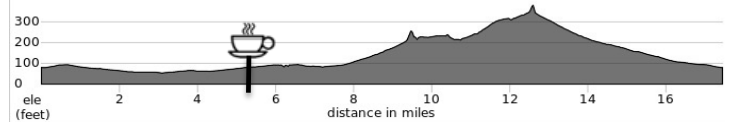

Questions/Comments: rides@bikeirvine.org rev 3/12/24

Report mishaps to crash@bikeirvine.org

SAT14 S <https://ridewithgps.com/routes/29745537>

DEERFIELD #14 - SHORT

16 Miles

	@Mile	CF2 (26.3'/m) +/-420 ft	Dist
← L	0.1	IRVINE CENTER	0.4
R	0.5	YALE	0.2
R	0.7	W YALE LOOP	0.8
R	1.5	WARNER	0.7
R	2.2	HARVARD	1.8
R	4.0	Peters Canyon Tr (<i>bike path</i>)	0.7
↘ #R	4.7	<i>exit path back to</i>	0.1
R	4.8	EL CAMINO REAL (<i>West</i>)	0.5
R	5.3	EAST DR <i>into center</i>	0.0

BLK DOT COFFEE / CORNER BAKERY
 THE MARKET PLACE

← L	5.3	<i>exit center on EAST DR</i>	0.1
← L	5.4	BRYAN	0.8
R	6.2	TUSTIN RANCH	1.9
R	8.1	PORTOLA	3.0
↗ BR	11.1	<i>onto SE❖ of JEFFREY up to</i>	0.0
to	11.1	Jeffery Open Space Tr (<i>path</i>)	2.1
↗ BR	13.2	<i>exit JOST toward</i>	0.1
R	13.3	ROOSEVELT (<i>West</i>)	0.8
← L	14.1	YALE	1.4
R	15.5	IRVINE CENTER	0.4
R	15.9	DEERWOOD <i>to start</i>	