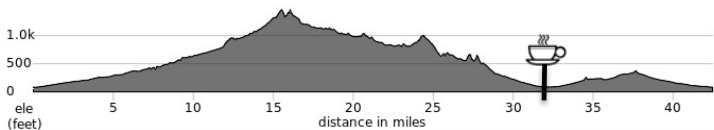

SAT14 M <https://ridewithgps.com/routes/29764455>

DEERFIELD #14 - LONG

43.4 Miles

	@Mile	CF5 (59.3'/m) +/-2,574 ft	Dist
←	L 0.1	IRVINE CENTER	3.3
←	*L 3.4	BARRANCA	1.9
←	*L 5.3	ALTON	0.9
	R 6.2	TOLEDO	2.2
←	*L 8.4	EL TORO	5.7
	to 14.1	E SANTIAGO CYN	12.2
←	*L 26.3	JAMBOREE	4.6
	R 30.9	ROBINSON	0.6
←	L 31.5	IRVINE BLVD	0.6
	R 32.1	MARKETPLACE X BRYAN	0.5
	R 32.6	walkway to center courtyard	0.1

BLK DOT COFFEE / CORNER BAKERY

THE MARKET PLACE

	R 32.7	exit MARKETPLACE South	0.1
←	L 32.8	exit to EL CAMINO REAL	0.0
	R 32.8	EL CAMINO REAL (West)	0.8
	R 33.6	TUSTIN RANCH	2.0
	R 35.6	PORTOLA	3.0
	R 38.6	JEFFREY	1.4
	R 40.0	BRYAN	0.9
←	*L 40.9	YALE	2.0
	R 42.9	IRVINE CENTER	0.4
	R 43.3	DEERWOOD to start	