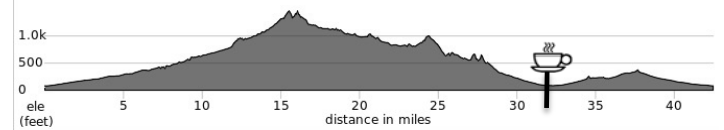

Questions/Comments: rides@bikeirvine.org rev 3/12/24

Report mishaps to crash@bikeirvine.org

SAT14 L <https://ridewithgps.com/routes/31430110>