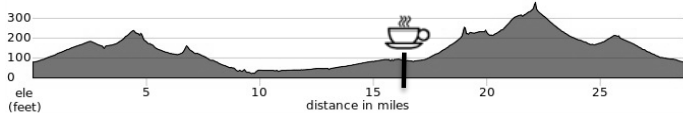

BLK DOT COFFEE / CORNER BAKERY
THE MARKET PLACE

	R 16.4	exit South on MARKETPLACE	0.2
←	L 16.6	exit towards EL CAMINO REAL	0.0
	R 16.6	EL CAMINO REAL (West)	0.8
	R 17.4	TUSTIN RANCH	2.0
	R 19.4	PORTOLA X JEFFREY	3.0
↗	BR 22.4	onto SE of JEFFREY up to	0.0
	to 22.4	Jeffery Open Space Trail (path)	2.5
↶	FL 24.9	Cypress Village Trail (bike path)	1.0
	R 25.9	Sand Canyon Sidepath	0.0
↗	JL 25.9	SAND CANYON	0.3
↗	JR 26.1	@SW of <BURT/PROGRESS>	0.1
	to	Sand Canyon Sidepath	
	R 26.2	Walnut Trail (bike path)	1.8
↗	BR 27.9	X under YALE	
←	L 28.0	exit up hill toward YALE SB	0.0
	R 28.0	YALE	0.5
	R 28.5	IRVINE CENTER	0.4
	R 28.9	DEERWOOD to start	

BLK DOT COFFEE / CORNER BAKERY
THE MARKET PLACE

	R 16.4	exit South on MARKETPLACE	0.2
←	L 16.6	exit towards EL CAMINO REAL	0.0
	R 16.6	EL CAMINO REAL (West)	0.8
	R 17.4	TUSTIN RANCH	2.0
	R 19.4	PORTOLA X JEFFREY	3.0
↗	BR 22.4	onto SE of JEFFREY up to	0.0
	to 22.4	Jeffery Open Space Trail (path)	2.5
↶	FL 24.9	Cypress Village Trail (bike path)	1.0
	R 25.9	Sand Canyon Sidepath	0.0
↗	JL 25.9	SAND CANYON	0.3
↗	JR 26.1	@SW of <BURT/PROGRESS>	0.1
	to	Sand Canyon Sidepath	
	R 26.2	Walnut Trail (bike path)	1.8
↗	BR 27.9	X under YALE	
←	L 28.0	exit up hill toward YALE SB	0.0
	R 28.0	YALE	0.5
	R 28.5	IRVINE CENTER	0.4
	R 28.9	DEERWOOD to start	

Questions/Comments: rides@bikeirvine.org rev 3/12/24

Questions/Comments: rides@bikeirvine.org rev 3/12/24

Report mishaps to crash@bikeirvine.org

Report mishaps to crash@bikeirvine.org

SAT14 M <https://ridewithgps.com/routes/29764455>

SAT14 M <https://ridewithgps.com/routes/29764455>