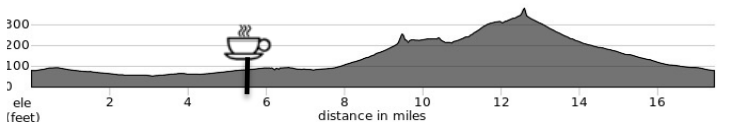

DEERFIELD #14 - SHORT

16 Miles

	@Mile	CF2 (26.3'/m) +/-420 ft	Dist
← L	0.1	IRVINE CENTER	0.4
R	0.5	YALE	0.2
R	0.7	W YALE LOOP	0.8
R	1.5	WARNER	0.7
R	2.2	HARVARD	1.8
R	4.0	Peters Canyon Tr (<i>bike path</i>)	0.7
↘ #R	4.7	<i>exit path back to</i>	0.1
R	4.8	EL CAMINO REAL (<i>West</i>)	0.3
R	5.1	EAST DR <i>into center</i>	0.2

BLK DOT COFFEE / CORNER BAKERY
 THE MARKET PLACE

← L	5.3	<i>parking aisle North</i>	0.1
← L	5.4	BRYAN	0.8
R	6.2	TUSTIN RANCH	1.9
R	8.1	PORTOLA	3.0
↗ BR	11.1	<i>onto SE❖ of JEFFREY up to</i>	0.0
to	11.1	Jeffery Open Space Tr (<i>path</i>)	2.1
↗ BR	13.2	<i>exit JOST toward</i>	0.1
R	13.3	ROOSEVELT (<i>West</i>)	0.8
← L	14.1	YALE	1.4
R	15.5	IRVINE CENTER	0.4
R	15.9	DEERWOOD <i>to start</i>	