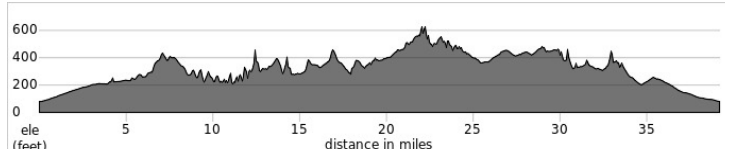

Questions/comments: rides@bikeirvine.org ® 8/20/21

Report mishaps to crash@bikeirvine.org

SAT12L3 <https://ridewithgps.com/routes/33895025>