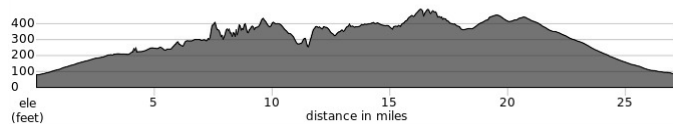

BCI SATURDAY - MEDIUM

28.9 Miles

HILLY +/-1,151 ft

	@Mile		Dist
L	0.1	IRVINE CENTER	3.8
R	3.9	PACIFICA	0.6
L	4.5	SPECTRUM	0.1
L	4.6	BRIDGE over San Diego Crk	0.0
L	4.6	SD Ck Tr path under FRWY	1.0
JL	5.6	exit path onto DANA	0.1
L	5.7	ANTIVO / RESEARCH	2.0
X	7.7	LAKE FOREST to DEL LAGO	0.4
L	8.1	ALCALDE	0.2
R	8.3	PERALTA	0.1
R	8.4	RIDGE ROUTE	1.0
L	9.4	SANTA VITTORIA	0.7
L	10.1	SANTA MARIA	0.7
R	10.8	MOULTON	2.2
*L	13.0	LAGUNA HILLS	0.7
*L	13.7	P D VALENCIA	0.7
R	14.4	LOS ALISOS	1.1
*L	15.5	MUIRLANDS	1.1
R	16.6	RIDGE ROUTE	1.3
L	17.9	SERRANO	0.4
X	18.3	LAKE FOREST then	0.1
R	18.4	into Heritage Hill Plaza	0.1

BCI SATURDAY - MEDIUM

28.9 Miles

HILLY +/-1,151 ft

	@Mile		Dist
L	0.1	IRVINE CENTER	3.8
R	3.9	PACIFICA	0.6
L	4.5	SPECTRUM	0.1
L	4.6	BRIDGE over San Diego Crk	0.0
L	4.6	SD Ck Tr path under FRWY	1.0
JL	5.6	exit path onto DANA	0.1
L	5.7	ANTIVO / RESEARCH	2.0
X	7.7	LAKE FOREST to DEL LAGO	0.4
L	8.1	ALCALDE	0.2
R	8.3	PERALTA	0.1
R	8.4	RIDGE ROUTE	1.0
L	9.4	SANTA VITTORIA	0.7
L	10.1	SANTA MARIA	0.7
R	10.8	MOULTON	2.2
*L	13.0	LAGUNA HILLS	0.7
*L	13.7	P D VALENCIA	0.7
R	14.4	LOS ALISOS	1.1
*L	15.5	MUIRLANDS	1.1
R	16.6	RIDGE ROUTE	1.3
L	17.9	SERRANO	0.4
X	18.3	LAKE FOREST then	0.1
R	18.4	into Heritage Hill Plaza	0.1

**BAGELS AND BREW
CORNER SERANO & LAKE FOREST**

R	18.5	SERRANO	0.8
R	19.3	TOLEDO	0.8
R	20.1	ALTON	0.7
*L	20.8	IRVINE BLVD	2.3
*L	23.1	BOSQUE	1.0
R	24.1	GREAT PARK / TRABUCO	2.8
*L	26.9	YALE	1.5
R	28.4	IRVINE CENTER	0.4
R	28.8	DEERWOOD to start	

Questions/comments: rides@bikeirvine.org © 8/20/21

Report mishaps to crash@bikeirvine.org

SAT12M3 <https://ridewithgps.com/routes/33894606>

**BAGELS AND BREW
CORNER SERANO & LAKE FOREST**

R	18.5	SERRANO	0.8
R	19.3	TOLEDO	0.8
R	20.1	ALTON	0.7
*L	20.8	IRVINE BLVD	2.3
*L	23.1	BOSQUE	1.0
R	24.1	GREAT PARK / TRABUCO	2.8
*L	26.9	YALE	1.5
R	28.4	IRVINE CENTER	0.4
R	28.8	DEERWOOD to start