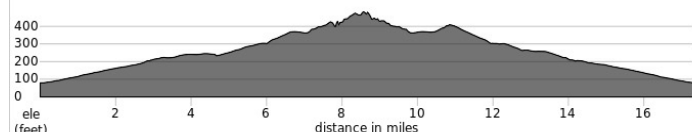

Questions/comments: rides@bikeirvine.org

© 8/20/21

Report mishaps to crash@bikeirvine.org

SAT12 S

<https://ridewithgps.com/routes/33895434>