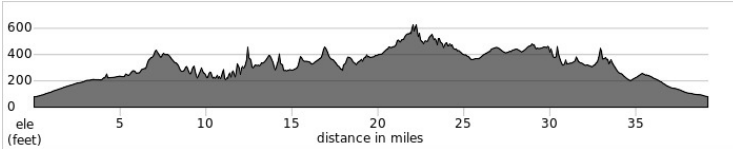

BCI SATURDAY - LONG

39.3 Miles

@Mile Hilly +/-2,368 ft Dist

L	0.1	IRVINE CENTER / MOULTON	12.6
*L	12.7	CROWN VALLEY	1.3
*L	14.0	CABOT	2.4
L	16.4	P.D. VALENCIA	2.5
R	18.9	LOS ALISOS	3.0
*L	21.9	TRABUCO	1.5
*L	23.4	RIDGE ROUTE	0.3
R	23.7	SERRANO	0.4
X	24.1	LAKE FOREST then	0.0
R	24.1	into Heritage Hill Plaza	0.2

BAGELS AND BREW

CORNER SERANO & LAKE FOREST

R	24.3	SERRANO	0.8
R	25.1	TOLEDO	0.8
R	25.9	ALTON	0.7
*L	26.6	IRVINE BLVD	1.8
R	28.4	MODJESKA	0.6
L	29.0	PORTOLA SPRINGS	0.3
L	29.3	PORTOLA PARKWAY	3.2
R	32.5	ORCHARD HILLS / CULVER	2.2
*L	34.7	MEADOWOOD	0.7
R	35.4	YALE	3.4
R	38.8	IRVINE CENTER	0.4
R	39.2	DEERWOOD to start	

Questions/comments: rides@bikeirvine.org ® 8/20/21

Report mishaps to crash@bikeirvine.org

SAT12L3 <https://ridewithgps.com/routes/33895025>

BCI SATURDAY - LONG

39.3 Miles

@Mile Hilly +/-2,368 ft Dist

L	0.1	IRVINE CENTER / MOULTON	12.6
*L	12.7	CROWN VALLEY	1.3
*L	14.0	CABOT	2.4
L	16.4	P.D. VALENCIA	2.5
R	18.9	LOS ALISOS	3.0
*L	21.9	TRABUCO	1.5
*L	23.4	RIDGE ROUTE	0.3
R	23.7	SERRANO	0.4
X	24.1	LAKE FOREST then	0.0
R	24.1	into Heritage Hill Plaza	0.2

BAGELS AND BREW

CORNER SERANO & LAKE FOREST

R	24.3	SERRANO	0.8
R	25.1	TOLEDO	0.8
R	25.9	ALTON	0.7
*L	26.6	IRVINE BLVD	1.8
R	28.4	MODJESKA	0.6
L	29.0	PORTOLA SPRINGS	0.3
L	29.3	PORTOLA PARKWAY	3.2
R	32.5	ORCHARD HILLS / CULVER	2.2
*L	34.7	MEADOWOOD	0.7
R	35.4	YALE	3.4
R	38.8	IRVINE CENTER	0.4
R	39.2	DEERWOOD to start