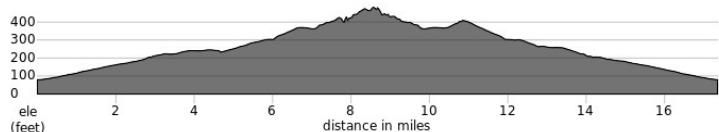

DEERFIELD #12 - SHORT

16.4 Miles

+/-464 ft

	@Mile		Dist
L	0.1	IRVINE CENTER	1.9
*L	2.0	VALLEY OAK	0.3
R	2.3	OAK CYN / LAGUNA CYN	0.4
L	2.7	TECHNOLOGY	1.9
X	4.6	ALTON	0.7
R	5.3	ALTON (East)	1.4
R	6.7	TOLEDO	0.8
L	7.5	SERRANO	0.8
L	8.3	into Heritage Hill Plaza	0.1

BAGELS AND BREW

CORNER SERANO & LAKE FOREST

L	8.4	SERRANO	0.1
R	8.5	LAKE FOREST	0.5
R	9.0	TOLEDO	1.3
L	10.3	ALTON	0.8
R	11.1	BARRANCA	1.9
R	13.0	IRVINE CENTER	3.3
R	16.3	DEERWOOD <i>to start</i>	

Questions/comments: rides@bikeirvine.org

© 8/20/21

Report mishaps to crash@bikeirvine.org

SAT12 S

<https://ridewithgps.com/routes/33895434>

DEERFIELD #12 - SHORT

16.4 Miles

+/-464 ft

	@Mile		Dist
L	0.1	IRVINE CENTER	1.9
*L	2.0	VALLEY OAK	0.3
R	2.3	OAK CYN / LAGUNA CYN	0.4
L	2.7	TECHNOLOGY	1.9
X	4.6	ALTON	0.7
R	5.3	ALTON (East)	1.4
R	6.7	TOLEDO	0.8
L	7.5	SERRANO	0.8
L	8.3	into Heritage Hill Plaza	0.1

BAGELS AND BREW

CORNER SERANO & LAKE FOREST

L	8.4	SERRANO	0.1
R	8.5	LAKE FOREST	0.5
R	9.0	TOLEDO	1.3
L	10.3	ALTON	0.8
R	11.1	BARRANCA	1.9
R	13.0	IRVINE CENTER	3.3
R	16.3	DEERWOOD <i>to start</i>