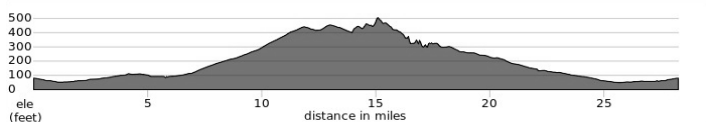

DEERFIELD #3 - MEDIUM

	@Mile	28.5 miles +/-697 ft	Dist
R	0.1	IRVINE CTR / EDINGER	3.0
R	3.1	RED HILL	1.7
R	4.7	BRYAN / LONG MEADOW	4.3
L	9.0	SANCTUARY	0.1
R	9.1	LAMPLIGHTER	0.1
L	9.3	GROVELAND	0.4
R	9.7	IRVINE BLVD /	5.5
to	14.0	TRABUCO	1.7
R	15.1	LAKE FOREST	2.8
X	16.8	MUIRLANDS	0.0
BR	16.8	<i>up SW corner ❖ to</i>	0.1

JAVA BAKERY CAFÉ

Lake Forest & Muirlands, Lake Forest

	16.9	<i>Stairs back to corner ❖</i>	0.0
BL	16.9	<i>Crosswalk</i>	0.0
L	16.9	MUIRLANDS WB /	1.3
to	18.2	BARRANCA	1.4
R	19.6	TECHNOLOGY	1.3
R	21.0	LAGUNA CYN/OAK CYN	0.4
R	23.1	ALTON (<i>west</i>)	2.6
R	25.7	HARVARD	1.6
R	27.3	PASEO WESTPARK	0.1
L	27.4	HEARTHSTONE	0.2
R	27.6	IRVINE CENTER	0.7
*L	28.3	DEERWOOD <i>to start</i>	

Questions/comments: rides@bikeirvine.org ©4/8/22

Report mishaps to crash@bikeirvine.org

SAT03 M <https://ridewithgps.com/routes/26539340>

BCI SATURDAY 03 - MEDIUM

	@Mile	28.5 miles +/-695 ft	Dist
R	0.1	IRVINE CTR / EDINGER	3.0
R	3.1	RED HILL	1.7
R	4.7	BRYAN / LONG MEADOW	4.3
L	9.0	SANCTUARY	0.1
R	9.1	LAMPLIGHTER	0.1
L	9.3	GROVELAND	0.4
R	9.7	IRVINE BLVD /	5.5
to	14.0	TRABUCO	1.7
R	15.1	LAKE FOREST	2.8
X	16.8	MUIRLANDS	0.0
BR	16.8	<i>up SW corner ❖ to</i>	0.1

JAVA BAKERY CAFÉ

Lake Forest & Muirlands, Lake Forest

	16.9	<i>Stairs back to corner ❖</i>	0.0
BL	16.9	<i>Crosswalk</i>	0.0
L	16.9	MUIRLANDS WB /	1.3
to	18.2	BARRANCA	1.4
R	19.6	TECHNOLOGY	1.3
R	21.0	LAGUNA CYN/OAK CYN	0.4
R	23.1	ALTON (<i>west</i>)	2.6
R	25.7	HARVARD	1.6
R	27.3	PASEO WESTPARK	0.1
L	27.4	HEARTHSTONE	0.2
R	27.6	IRVINE CENTER	0.7
*L	28.3	DEERWOOD <i>to start</i>