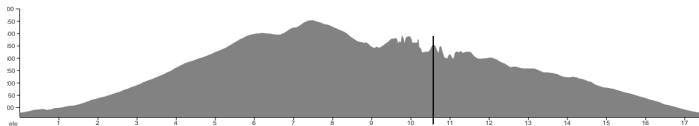

DEERFIELD #3 - SHORT

	@Mile	17.4 miles - +/-529 ft	Dist
L	0.1	DEERWOOD E	0.6
R	0.7	DEERCREEK	0.0
R	0.7	DEERFIELD	0.2
L	0.9	YALE	1.3
R	2.2	TRABUCO /	1.7
to	3.9	GREAT PARK	1.0
↷	4.9	BOSQUE ($\frac{3}{4}$ circle)	0.4
R	5.3	CADENCE ($\frac{1}{4}$ circle)	1.4
L	6.7	MERIT	0.4
R	7.1	IRVINE BLVD	1.1
R	8.2	PARKER	0.4
L	8.6	TOLEDO	0.2
R	8.8	GOODYEAR	0.4
L	9.2	JERONIMO	0.7
R	9.9	LAKE FOREST	0.6
X	10.5	MUIRLANDS	0.1
BR	10.6	up SW corner ❖ to	0.0

JAVA BAKERY CAFÉ

Lake Forest & Muirlands, Lake Forest

	10.6	Stairs back to corner ❖	0.0
BL	10.6	Crosswalk	0.0
L	10.6	MUIRLANDS WB /	1.3
to	11.9	BARRANCA	1.5
R	13.4	TECHNOLOGY	1.4
R	14.8	LAGUNA CANYON /	0.1
to	14.9	OAK CANYON	0.3
L	15.2	VALLEY OAK	0.3
R	15.5	IRVINE CENTER	1.8
R	17.3	DEERWOOD to start	

Questions/comments: rides@bikeirvine.org ©4/8/22

Report mishaps to crash@bikeirvine.org

SAT03 S <https://ridewithgps.com/routes/39022801>

DEERFIELD #3 - SHORT

	@Mile	17.4 miles - +/-529 ft	Dist
L	0.1	DEERWOOD E	0.6
R	0.7	DEERCREEK	0.0
R	0.7	DEERFIELD	0.2
L	0.9	YALE	1.3
R	2.2	TRABUCO /	1.7
to	3.9	GREAT PARK	1.0
↷	4.9	BOSQUE ($\frac{3}{4}$ circle)	0.4
R	5.3	CADENCE ($\frac{1}{4}$ circle)	1.4
L	6.7	MERIT	0.4
R	7.1	IRVINE BLVD	1.1
R	8.2	PARKER	0.4
L	8.6	TOLEDO	0.2
R	8.8	GOODYEAR	0.4
L	9.2	JERONIMO	0.7
R	9.9	LAKE FOREST	0.6
X	10.5	MUIRLANDS	0.1
BR	10.6	up SW corner ❖ to	0.0

JAVA BAKERY CAFÉ

Lake Forest & Muirlands, Lake Forest

	10.6	Stairs back to corner ❖	0.0
BL	10.6	Crosswalk	0.0
L	10.6	MUIRLANDS WB /	1.3
to	11.9	BARRANCA	1.5
R	13.4	TECHNOLOGY	1.4
R	14.8	LAGUNA CANYON /	0.1
to	14.9	OAK CANYON	0.3
L	15.2	VALLEY OAK	0.3
R	15.5	IRVINE CENTER	1.8
R	17.3	DEERWOOD to start