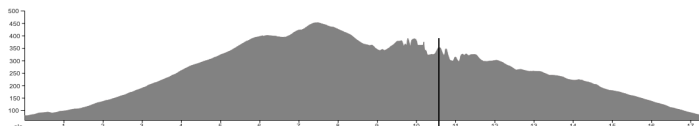

Questions/comments: rides@bikeirvine.org ©4/8/22

Report mishaps to crash@bikeirvine.org

SAT03 S <https://ridewithgps.com/routes/39022801>