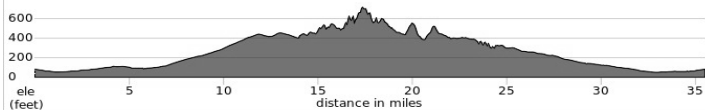

DEERFIELD #3 - LONG

	@Mile	35.6 miles +/- 1,372 ft	Dist
R	0.1	IRVINE CTR / EDINGER	3.0
R	3.1	RED HILL	1.6
R	4.7	BRYAN / LONG MEADOW	4.3
L	9.0	SANCTUARY	0.1
R	9.1	LAMPLIGHTER	0.2
L	9.3	GROVELAND	0.4
R	9.7	IRVINE / TRABUCO	8.8
R	18.5	MARGUERITE	1.1
R	19.6	LA PAZ	1.1
R	20.7	MUIRLANDS	6.1
*L	23.9	LAKE FOREST	4.3
BR	23.9	up SW corner ❖ to	0.1

JAVA BAKERY CAFÉ

Lake Forest & Muirlands, Lake Forest

	24.0	Stairs back to corner ❖	0.0
BL	24.0	Crosswalk	0.0
L	24.0	MUIRLANDS WB /	1.3
to	25.3	BARRANCA	1.5
R	26.8	TECHNOLOGY	1.4
R	28.2	LAGUNA CYN/OAK CYN	0.4
L	28.6	VALLEY OAK	1.1
R	29.7	ALTON	3.2
R	32.9	HARVARD	1.6
R	34.5	PASEO WESTPARK	0.1
L	34.6	HEARTHSTONE	0.2
R	34.8	IRVINE CENTER	0.7
*L	35.5	DEERWOOD to start	

Questions/comments: rides@bikeirvine.org ©4/8/22

Report mishaps to crash@bikeirvine.org

SAT03 L <https://ridewithgps.com/routes/26539409>

BCI SATURDAY 03 - LONG

	@Mile	35.6 miles +/- 1,372 ft	Dist
R	0.1	IRVINE CTR / EDINGER	3.0
R	3.1	RED HILL	1.6
R	4.7	BRYAN / LONG MEADOW	4.3
L	9.0	SANCTUARY	0.1
R	9.1	LAMPLIGHTER	0.2
L	9.3	GROVELAND	0.4
R	9.7	IRVINE / TRABUCO	8.8
R	18.5	MARGUERITE	1.1
R	19.6	LA PAZ	1.1
R	20.7	MUIRLANDS	6.1
*L	23.9	LAKE FOREST	4.3
BR	23.9	up SW corner ❖ to	0.1

JAVA BAKERY CAFÉ

Lake Forest & Muirlands, Lake Forest

	24.0	Stairs back to corner ❖	0.0
BL	24.0	Crosswalk	0.0
L	24.0	MUIRLANDS WB /	1.3
to	25.3	BARRANCA	1.5
R	26.8	TECHNOLOGY	1.4
R	28.2	LAGUNA CYN/OAK CYN	0.4
L	28.6	VALLEY OAK	1.1
R	29.7	ALTON	3.2
R	32.9	HARVARD	1.6
R	34.5	PASEO WESTPARK	0.1
L	34.6	HEARTHSTONE	0.2
R	34.8	IRVINE CENTER	0.7
*L	35.5	DEERWOOD to start