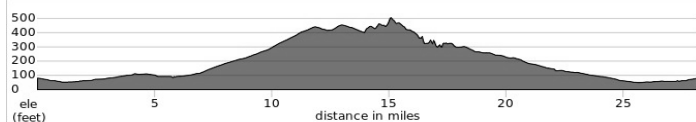

Questions/comments: rides@bikeirvine.org ©4/8/22

Report mishaps to crash@bikeirvine.org

SAT03 M <https://ridewithgps.com/routes/26539340>