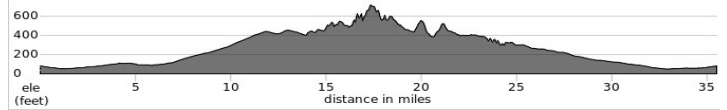

Questions/comments: rides@bikeirvine.org ©4/8/22

Report mishaps to crash@bikeirvine.org

SAT03 L <https://ridewithgps.com/routes/26539409>