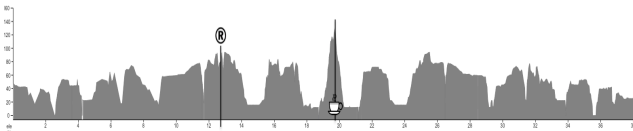

OCEANSIDE to DEL MAR

Total = 38 Miles 1,028 ft

Miles	Go	From Oceanside MetroLink	Dist
0.0	R	Exit SE toward TYSON	0.0
0.0	L	Coastal Trail path	0.5
0.5	X	WISCONSIN	0.4
0.9	R	OCEANSIDE	0.0
0.9	L	S PACIFIC	0.7
1.6	*L	CASSIDY	0.2
1.8	R	BROADWAY	0.3
2.1	L	EATON	0.5
2.6	R	Carlsbad Blvd Side Path	0.1
2.7	to	CARLSBAD past circle	3.1
5.8	BR	CARLSBAD	3.3
9.1	to	N COAST HWY 101 (name)	2.5
11.6	R	B STREET	0.1
11.7	L	3rd STREET	0.4
12.1		Ships Ahoy to Starboard	0.4
12.5	FL	W K STREET	0.1
12.6	R	S COAST HWY 101	0.2
12.8	R	Swami's Seaside Park ® (regroup - restrooms)	0.1
12.9	R	S COAST HWY 101	2.7
15.6	R	OCEAN	0.1
15.7	L	PACIFIC	0.6
16.3	R	S SIERRA	0.8
17.1	FL	BORDER	0.1
17.2	to	Via De La VALLE (x Hwy101)	0.7
17.9	R	JIMMY DURANTE	0.3
18.2	R	CROSBY GATE @RaceTrack	0.4
18.6	R	JIMMY DURANTE frm Gate4	0.2
18.8	to	Traffic Circle	0.5
19.3	BR	Camino del MAR	0.4
19.7	R	13th STREET	0.1

STRATFORD COURT CAFÉ

19.8	R	13th STREET	0.0
19.8	R	OCEAN / COAST Blvd	0.8
20.6	FR	COAST BLVD	0.0
20.6	*L	Camino del MAR / Hwy 101	8.4
29.0	to	COAST BLVD / CARLSBAD	7.3
36.3	*L	CASSIDY	0.1
36.4	R	MYERS	0.3
36.7	FL	MORSE	0.1
36.8	R	PACIFIC	1.2
38.0	R	TYSON	0.1
38.1		Board Train toward Irvine	

Remotes.xls 2021 Oceanside>DelMar

UPDATED: 8/21/2021

<https://ridewithgps.com/routes/36371547>
Comments? Mailto:bill@bikeirvine.org

OCEANSIDE to DEL MAR

Total = 38 Miles 1,028 ft

Miles	Go	From Oceanside MetroLink	Dist
0.0	R	Exit SE toward TYSON	0.0
0.0	L	Coastal Trail path	0.5
0.5	X	WISCONSIN	0.4
0.9	R	OCEANSIDE	0.0
0.9	L	S PACIFIC	0.7
1.6	*L	CASSIDY	0.2
1.8	R	BROADWAY	0.3
2.1	L	EATON	0.5
2.6	R	Carlsbad Blvd Side Path	0.1
2.7	to	CARLSBAD past circle	3.1
5.8	BR	CARLSBAD	3.3
9.1	to	N COAST HWY 101 (name)	2.5
11.6	R	B STREET	0.1
11.7	L	3rd STREET	0.4
12.1		Ships Ahoy to Starboard	0.4
12.5	FL	W K STREET	0.1
12.6	R	S COAST HWY 101	0.2
12.8	R	Swami's Seaside Park ® (regroup - restrooms)	0.1
12.9	R	S COAST HWY 101	2.7
15.6	R	OCEAN	0.1
15.7	L	PACIFIC	0.6
16.3	R	S SIERRA	0.8
17.1	FL	BORDER	0.1
17.2	to	Via De La VALLE (x Hwy101)	0.7
17.9	R	JIMMY DURANTE	0.3
18.2	R	CROSBY GATE @RaceTrack	0.4
18.6	R	JIMMY DURANTE frm Gate4	0.2
18.8	to	Traffic Circle	0.5
19.3	BR	Camino del MAR	0.4
19.7	R	13th STREET	0.1

STRATFORD COURT CAFÉ

19.8	R	13th STREET	0.0
19.8	R	OCEAN / COAST Blvd	0.8
20.6	FR	COAST BLVD	0.0
20.6	*L	Camino del MAR / Hwy 101	8.4
29.0	to	COAST BLVD / CARLSBAD	7.3
36.3	*L	CASSIDY	0.1
36.4	R	MYERS	0.3
36.7	FL	MORSE	0.1
36.8	R	PACIFIC	1.2
38.0	R	TYSON	0.1
38.1		Board Train toward Irvine	

Remotes.xls 2021 Oceanside>DelMar

UPDATED: 8/21/2021