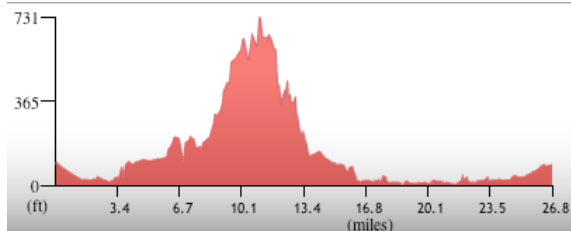

BCI TUESDAY MORNING

Total = 26.7 Miles

ROLLY

+/- 1,592 ft.

Miles	Go		Dist
0.0	E	UCP Parking Lot	0.1
0.1	R	BEECH TREE	0.1
0.2	R	UNIVERSITY /	3.0
3.2	to	/ EAST BLUFF	0.4
3.6	R	VISTA DEL ORO	1.8
5.4	R	MAR VISTA	0.5
5.9	R	EAST BLUFF /	0.1
6.0	to	/ FORD /	0.7
6.7	to	/ BONITA CANYON	1.6
8.3	R	NEWPORT COAST	3.0
11.3	R	PELICAN HILL	2.1
13.4	R	NEWPORT COAST	0.3
13.7	R	PCH	1.3
15.0	L	POPPY	0.2
15.2	R	OCEAN	0.8
16.0	R	FERNLEAF	0.1
16.1	L	BAYSIDE DRIVE	1.4
17.5	R	into Shopping Cntr	0.0

REST STOP: JAVA CITY

BAYSIDE @ JAMBOREE, NEWPORT

17.5	R	BAYSIDE	0.9
18.4	to	Enter "Dunes" /	0.2
18.6	to	Bike Bridge / exit 'Dunes'	0.3
18.9	L	BACK BAY DR	3.1
22.0	L	Eastbluff Side Path to	0.3
22.3	to	Jamboree SidePath to	0.2
22.5	L	SanDiego Crk BikeWay	2.5
25.0	L	over bridge	0.2
25.2	R	MICHELSON	0.8
26.0	R	(Shopping Cntr)	0.1

REST STOP: LUNCH!

26.1	EXIT	(Shopping Ctr SE Corner)	0.1
26.1	L	SANDBURG	0.5
26.6	R	LEXICON	0.1
26.7	R	UCP Parkinglot	0.1

Bicycle Club of Irvine ~ www.BikeIrvine.org

ucp2sday.xls JAVA CITY Newport

#6

UPDATED:07/05/2010

<http://ridewithgps.com/routes/112962>

Comments? Mailto:bill@bikeirvine.org

BCI TUESDAY MORNING

Total = 26.7 Miles

ROLLY

+/- 1,592 ft.

Miles	Go		Dist
0.0	E	UCP Parking Lot	0.1
0.1	R	BEECH TREE	0.1
0.2	R	UNIVERSITY /	3.0
3.2	to	/ EAST BLUFF	0.4
3.6	R	VISTA DEL ORO	1.8
5.4	R	MAR VISTA	0.5
5.9	R	EAST BLUFF /	0.1
6.0	to	/ FORD /	0.7
6.7	to	/ BONITA CANYON	1.6
8.3	R	NEWPORT COAST	3.0
11.3	R	PELICAN HILL	2.1
13.4	R	NEWPORT COAST	0.3
13.7	R	PCH	1.3
15.0	L	POPPY	0.2
15.2	R	OCEAN	0.8
16.0	R	FERNLEAF	0.1
16.1	L	BAYSIDE DRIVE	1.4
17.5	R	into Shopping Cntr	0.0