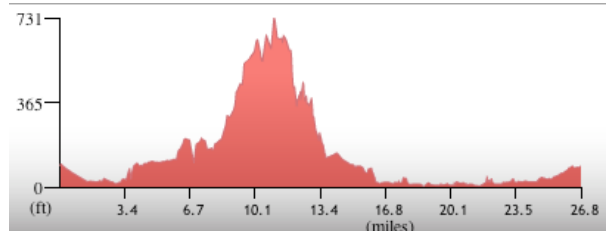

REST STOP: LUNCH!

26.1	EXIT	(Shopping Ctr SE Corner)	0.1
26.1	L	SANDBURG	0.5
26.6	R	LEXICON	0.1
26.7	R	UCP Parkinglot	0.1

Bicycle Club of Irvine ~ www.BikeIrvine.org

ucp2sday.xls JAVA CITY Newport

#6

UPDATED:07/05/2010