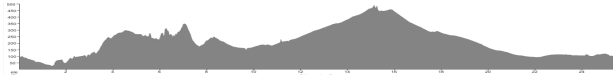

BCI TUESDAY MORNING #8 s

24.9 Miles SHORT CUT

CF 3 (39'/m) +/-976 ft

@Mile	Go	Dist
0.0	E UCP Parking Lot	0.1
0.1	R BEECH TREE	0.1
0.2	R UNIVERSITY	0.2
0.4	R GOLDENGLow	0.1
0.5	L SANDBURG	0.5
1.0	L CULVER	0.6
1.6	R HARVARD	0.3
1.9	L CALIFORNIA	0.2
2.1	L CAMPUS	0.7
2.8	R TURTLE ROCK	2.1
4.9	R SUNNYHILL	0.2
5.1	*L @SHADY CYN (crosswalk)	0.0
5.1	to connector NEv(sidewalk)	0.1
5.2	L Shady Canyon Tr (bike path)	1.5
6.7	R @ summit cross dirt to road	0.0
6.7	L SHADY CANYON	0.7
7.4	R QUAIL HILL (1/4 circle)	1.0
8.4	°L LAGUNA CYN (from #1 left lane; 3/4 circle)	2.0
10.4	R SAND CANYON	0.5
10.9	R MARINE WAY	0.5
11.4	*L RIDGE VALLEY (30 goes ↑)	3.3
↓ Skips: BOSQUE CADENCE PUSAN IRVINE BLVD MODJESKA PORTOLA SPRINGS		
14.7	to ARROWHEAD	0.2
14.9	R PORTOLA PKWY (West)	0.5
15.4	*L SAND CANYON	0.8
16.2	R into Woodbury Shopping Center:	
☕ PANERA BREAD / STARBUCKS SAND CANYON @ IRVINE BLVD exit center North toward Irvine Blvd		
16.5	L IRVINE BLVD (West)	1.6
↓ Skips Northwood Mazes: (30 goes → @GROVELAND) SPRING MEADOW MAJESTY ENCORE PARAGON PORTOLA YALE, ARBORWOOD CITRUSGLEN MEADOWOOD		
18.1	L YALE	2.8
20.9	R W YALE LOOP	2.8
23.7	R YALE / foot bridge / INMON / YALE	0.7
24.4	R ROYCE	0.3
24.7	L BEECH TREE	0.1
24.8	R UCP Parkinglot back to start	0.1

PLEASE report any crash to crash@bikeirvine.org

<https://ridewithgps.com/routes/24710673>

Comments? [Mailto:bill@bikeirvine.org](mailto:bill@bikeirvine.org)

PLEASE report any crash to crash@bikeirvine.org

<https://ridewithgps.com/routes/21690286>

Tuesdays.xls

UPDATED: 10/14/2023