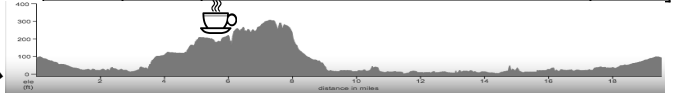

PLEASE report any crash to crash@bikeirvine.org

<https://ridewithgps.com/routes/11728676>

Tuesdays.xls

UPDATED: 3/3/2024