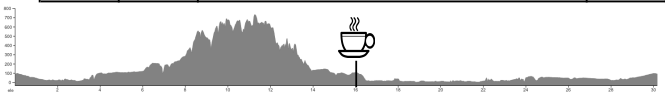

BCI TUESDAY MORNING #6

30.2 Miles

CF 5 (54'/m) +/-1,636 ft

@Mile	Go	Dist
0.0	E UCP Parking Lot	0.1
0.1	R BEECH TREE	0.1
0.2	R UNIVERSITY / EASTBLUFF	3.4
3.6	R VISTA DEL ORO	1.8
5.4	R MAR VISTA	0.5
5.9	R EASTBLUFF / FORD / BONITA CYN	1.3
7.2	R MESA VIEW	0.1
7.3	L FORD	0.3
7.6	R SAN MIGUEL	0.4
8.0	*L < SPY GLASS / EASTGATE >	1.1
9.1	*L SAN JOAQUIN HILLS	1.3
10.4	R RIDGE PARK	0.2
10.6	R NEWPORT COAST	0.9
11.5	R PELICAN HILL	2.1
13.6	R NEWPORT COAST	0.3
13.9	R PCH	1.3
15.2	*L POPPY	0.3
15.5	FR OCEAN	0.2
15.7	R MARGUERITE	0.2
15.9	L BAYSIDE	0.2
16.1	R IRIS	0.1
16.2	L FIRST	0.1
16.3	R GOLDENROD	0.1
16.4	R @ PCH to STARBUCKS	
	or L @ PCH to BRUEGGERS	

STARBUCKS or BRUEGGER's
GOLDENROD @ PCH

16.4	U GOLDENROD	0.1
16.5	R SECOND	0.2
16.7	L CARNATION	0.1
16.8	R BAYSIDE /	2.2
19.0	to Enter "Dunes" > foot bridge >	0.4
19.4	to > cross parking lot to sidewalk	0.1
19.5	L BACK BAY DR	3.4
22.9	L Eastbluff Sidepath (sidewalk)	0.0
22.9	L Bayview Tr @ ❖ JAMBOREE	0.4
23.3	L Bayview Tr @ ❖ BAYVIEW	1.3
	boardwalk, bridge, pass Muth Center	
24.6	R to ❖ IRVINE & UNIVERSITY	0.1
24.7	R IRVINE X UNIVERSITY	0.2
24.9	R MESA	0.3
25.2	FL BIRCH (@ MESA)	1.6
26.8	*L VON KARMAN	0.7
27.5	R MICHELSON	2.4
29.9	R ROYCE	0.2
30.1	R BEECH TREE	0.1
30.2	R UCP parking lot back to start	0.1

PLEASE report any crash to crash@bikeirvine.org

<https://ridewithgps.com/routes/14751662>

Comments? [Mailto:bill@bikeirvine.org](mailto:bill@bikeirvine.org)

BCI TUESDAY MORNING #6 s

24.9 Mile SHORT CUT

CF 3 (36'/m) +/-902 ft

@Mile	Go	Dist
0.0	E UCP Parking Lot	0.1
0.1	R BEECH TREE	0.1
0.2	R UNIVERSITY / EASTBLUFF	3.4
3.6	R VISTA DEL ORO	1.8
5.4	R MAR VISTA	0.5
5.9	R EASTBLUFF / FORD / BONITA CYN	1.3
7.2	R MESA VIEW	0.1
7.3	L FORD	0.3
7.6	R SAN MIGUEL	1.3

Skips SPY GLASS HILL
SAN JOAQUIN HILLS
RIDGE PARK
NEWPORT COAST
PELICAN HILL
COAST HWY
POPPY
OCEAN

8.9	*L < PACIFIC VIEW / BAYWOOD >	0.4
9.3	R MARGUERITE	1.3
10.6	R BAYSIDE	0.5
10.8	R IRIS	0.0
10.8	L FIRST	0.2
11.0	R GOLDENROD	0.1
11.1	R @ PCH to STARBUCKS or	
11.1	L @ BRUEGGERS	

STARBUCKS or BRUEGGER's
GOLDENROD @ PCH

11.1	U GOLDENROD	0.1
11.2	R SECOND	0.2
11.4	L CARNATION	0.1
11.5	R BAYSIDE /	2.2
13.7	to Enter "Dunes" > foot bridge >	0.3
14.0	to > cross parking lot to sidewalk	0.2
14.2	L BACK BAY DR	3.1
17.3	L Eastbluff Sidepath (sidewalk)	0.2
17.5	L Bayview Tr @ ❖ JAMBOREE	0.4
17.9	L Bayview Tr @ ❖ BAYVIEW	1.4
	boardwalk, bridge, pass Muth Center	
19.3	R connector to Irvine@University	0.0
19.3	R IRVINE X UNIVERSITY	0.3
19.6	R MESA	0.3
19.9	FL BIRCH (@ MESA)	1.5
21.4	*L VON KARMAN	0.8
22.2	R MICHELSON	2.4
24.6	R ROYCE	0.1
24.7	R BEECH TREE	0.1
24.8	R UCP parking lot back to start	0.1