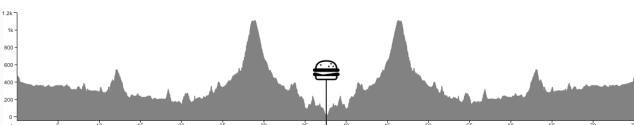

<https://ridewithgps.com/routes/38721711>

Comments? [Mailto:bill@bikeirvine.org](mailto:bill@bikeirvine.org)

**Solvang - Jalama Beach
Out & Back**

Total = 75.5 Miles +5223/-5219 ft

@Mile	Go	From Vinland Hotel & Lodge	Dist
0.0	R	Exit west on MISSION	0.1
← 3.1	L	AVE of the FLAGS	0.5
3.6	to	SANTA ROSA	16.9
← 20.5	L	CA-1 (USBR 95)	2.8
23.3	R	JALAMA	14.3
37.6	to	Jalama Beach Store	0.0

Various options for food
and drink...

37.6	U	JALAMA	14.4
52.0	R	CA-1 (USBR 95)	2.7
← 54.7	L	SANTA ROSA	16.9
71.6	to	AVE of the FLAGS	0.5
72.1	R	CA 246 EAST	3.1
	to	MISSION	
← 75.2	L	back to Vinland Hotel & Lodge	

PLEASE report any crash to crash@bikeirvine.org

Remotes.xls

2/7/22