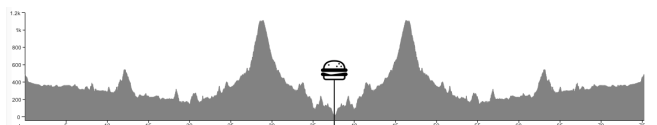

<https://ridewithgps.com/routes/38721711>

Comments? [Mailto:bill@bikeirvine.org](mailto:bill@bikeirvine.org)