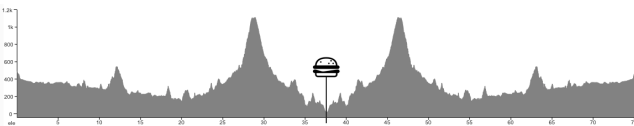

**Solvang - Jalama Beach
Out & Back**

Total = 75.5 Miles +5223/-5219 ft

@Mile	Go	From Vinland Hotel & Lodge	Dist
0.0	R	Exit west on MISSION	0.1
← 3.1	L	AVE of the FLAGS	0.5
3.6	to	SANTA ROSA	16.9
← 20.5	L	CA-1 (USBR 95)	2.8
23.3	R	JALAMA	14.3
37.6	to	Jalama Beach Store	0.0

Various options for food
and drink...

37.6	U	JALAMA	14.4
52.0	R	CA-1 (USBR 95)	2.7
← 54.7	L	SANTA ROSA	16.9
71.6	to	AVE of the FLAGS	0.5
72.1	R	CA 246 EAST	3.1
	to	MISSION	
← 75.2	L	back to Vinland Hotel & Lodge	

PLEASE report any crash to crash@bikeirvine.org

Remotes.xls

2/7/22

<https://ridewithgps.com/routes/38721711>

Comments? [Mailto:bill@bikeirvine.org](mailto:bill@bikeirvine.org)

**Solvang - Jalama Beach
Out & Back**

Total = 75.5 Miles +5223/-5219 ft

@Mile	Go	From Vinland Hotel & Lodge	Dist
0.0	R	Exit west on MISSION	0.1
← 3.1	L	AVE of the FLAGS	0.5
3.6	to	SANTA ROSA	16.9
← 20.5	L	CA-1 (USBR 95)	2.8
23.3	R	JALAMA	14.3
37.6	to	Jalama Beach Store	0.0

Various options for food
and drink...

37.6	U	JALAMA	14.4
52.0	R	CA-1 (USBR 95)	2.7
← 54.7	L	SANTA ROSA	16.9
71.6	to	AVE of the FLAGS	0.5
72.1	R	CA 246 EAST	3.1
	to	MISSION	
← 75.2	L	back to Vinland Hotel & Lodge	

PLEASE report any crash to crash@bikeirvine.org

Remotes.xls

2/7/22