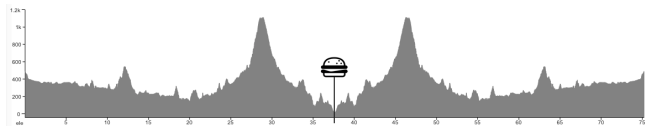

<https://ridewithgps.com/routes/38721711>

Comments? [Mailto:bill@bikeirvine.org](mailto:bill@bikeirvine.org)

**Solvang - Jalama Beach
Out & Back**

Total = 75.5 Miles +5223/-5219 ft

@Mile	Go	From Vinland Hotel & Lodge	Dist
0.0	R	Exit west on MISSION	0.1
← 3.1	L	AVE of the FLAGS	0.5
3.6	to	SANTA ROSA	16.9
← 20.5	L	CA-1 (USBR 95)	2.8
23.3	R	JALAMA	14.3
37.6	to	Jalama Beach Store	0.0

Various options for food
and drink...

37.6	U	JALAMA	14.4
52.0	R	CA-1 (USBR 95)	2.7
← 54.7	L	SANTA ROSA	16.9
71.6	to	AVE of the FLAGS	0.5
72.1	R	CA 246 EAST	3.1
	to	MISSION	
← 75.2	L	back to Vinland Hotel & Lodge	

PLEASE report any crash to crash@bikeirvine.org

Remotes.xls

2/7/22