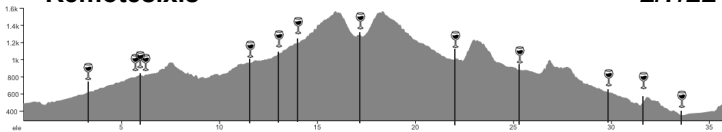

**Solvang - Zaca Mesa
to Los Olivos Wine Tasting**

Total = 35.7 Miles +2334/-2334 ft

@Mile	Go	From Vinland Hotel & Lodge	Dist
0.0	R	Exit EAST on MISSION	0.1
← 1.1	L	ALAMO PINTADO	4.0
5.1	R	ALAMO PINTADO	0.1
↖ 5.2	BL	GRAND	0.8
← 6.0	to	ALAMO PINTADO:	0.0

Los Olivos Town Center

Dozens of Winery Tasting & lunch options

6.0	L	ALAMO PINTADO WEST	0.3
6.3	FR	STEELE	0.2
6.5	R	FOXEN CANYON	0.0
← 6.5	L	CA 154 W	2.7
9.2	R	ZACA STATION	3.1
12.3	to	FOXEN CANYON	4.7
← 17.0	L	into Zaca Mesa Winery	0.3

*Rest & regroup...
and tasting...*

17.3	R	FOXEN CANYON	4.6
← 21.9	L	FOXEN CANYON	4.3
26.2	X	CA HWY 154	0.1
26.3	R	BALLARD CANYON	5.2
31.5	R	BALLARD CANYON	2.0
← 33.5	L	CA 246 / MISSION EAST	2.2
← 35.7	L	back to Vinland Hotel & Lodge	

PLEASE report any crash to crash@bikeirvine.org

Remotes.xls

2/7/22

<https://ridewithgps.com/routes/38722128>

Comments? [Mailto:bill@bikeirvine.org](mailto:bill@bikeirvine.org)

**Solvang - Zaca Mesa
to Los Olivos Wine Tasting**

Total = 35.7 Miles +2334/-2334 ft

@Mile	Go	From Vinland Hotel & Lodge	Dist
0.0	R	Exit EAST on MISSION	0.1
← 1.1	L	ALAMO PINTADO	4.0
5.1	R	ALAMO PINTADO	0.1
↖ 5.2	BL	GRAND	0.8
← 6.0	to	ALAMO PINTADO:	0.0

Los Olivos Town Center

Dozens of Winery Tasting & lunch options

6.0	L	ALAMO PINTADO WEST	0.3
6.3	FR	STEELE	0.2
6.5	R	FOXEN CANYON	0.0
← 6.5	L	CA 154 W	2.7
9.2	↖	ZACA STATION	3.1
12.3	to	FOXEN CANYON	4.7
← 17.0	L	into Zaca Mesa Winery	0.3

*Rest & regroup...
and tasting...*

17.3	R	FOXEN CANYON	4.6
← 21.9	L	FOXEN CANYON	4.3
26.2	X	CA HWY 154	0.1
26.3	R	BALLARD CANYON	5.2
31.5	R	BALLARD CANYON	2.0
← 33.5	L	CA 246 / MISSION EAST	2.2
← 35.7	L	back to Vinland Hotel & Lodge	

PLEASE report any crash to crash@bikeirvine.org

Remotes.xls

2/7/22