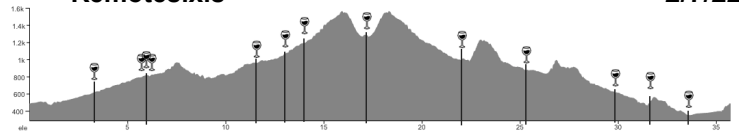

<https://ridewithgps.com/routes/38722128>

Comments? [Mailto:bill@bikeirvine.org](mailto:bill@bikeirvine.org)