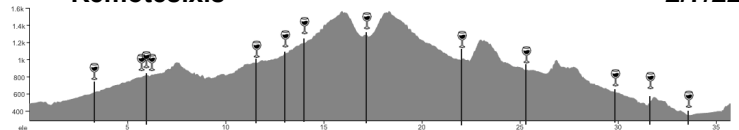

<https://ridewithgps.com/routes/38722128>

Comments? [Mailto:bill@bikeirvine.org](mailto:bill@bikeirvine.org)