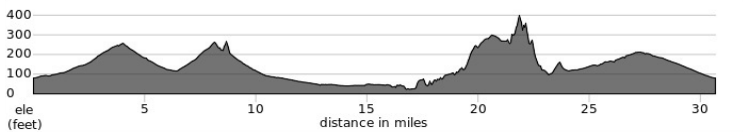

## DEERFIELD #5 - MEDIUM

30.6 Miles

	@Mile	CF3 (35.3'/m) +/-1,080 ft	Dist
←	L	0.1 DEERWOOD E	0.6
	R	0.7 DEERCREEK	0.0
	R	0.7 DEERFIELD	0.2
←	*L	0.9 YALE	3.2
←	L	4.1 MEADOWOOD	0.6
←	L	4.7 CULVER	0.7
	R	5.4 IRVINE BL	1.1
	R	6.5 JAMBOREE	1.7
←	*L	8.2 TUSTIN RANCH / VON KARMAN	6.0
←	*L	14.2 ALTON	0.9
	R	15.1 HARVARD	2.5
	R	17.6 MARQUETTE <i>into center</i>	0.1

### PEET'S COFFEE UNIVERSITY CENTER UCI

	to	17.7 <i>out on</i> MARQUETTE	0.2
	R	17.9 HARVARD	0.1
	R	18.0 BERKELEY	0.2
←	L	18.2 CAMPUS	1.0
	R	19.2 TURTLE ROCK	2.7
	R	21.9 RIDGELINE	1.4
	R	23.3 UNIVERSITY	0.3
↗	JR	23.6 @ ❖ STRAWBERRY FARM <i>onto University Trail (path)</i>	0.7
↗	BR	24.3 <i>up to JOST Bridge over Freeway</i>	0.2
	R	24.5 <i>Freeway Trail (path)</i>	0.9
	R	25.4 ALTON	1.3
←	*L	26.7 PACIFICA	0.1
	R	26.8 GATEWAY	0.4
←	*L	27.2 IRVINE CTR	3.3
	R	30.5 DEERWOOD <i>to start</i>	