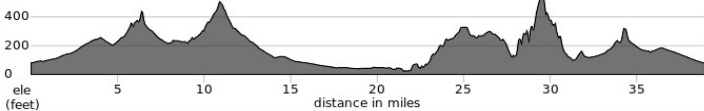

DEERFIELD #5 - LONG

39 Miles

	@Mile	CF5 (50.4'/m) +/-1,965 ft	Dist
← L	0.1	DEERWOOD E	0.6
R	0.7	DEERCREEK	0.0
R	0.7	DEERFIELD	0.2
← L	0.9	YALE	3.2
← L	4.1	MEADOWOOD	0.6
R	4.7	CULVER / ORCHARD HLS	2.3
R	7.0	PORTOLA	2.0
R	9.0	TUSTIN RANCH	0.2
← *L	9.2	PIONEER WAY	0.1
R	9.3	PIONEER ROAD	1.6
R	10.9	JAMBOREE	3.2
R	14.1	IRVINE BLVD	0.6
← *L	14.7	TUSTIN RANCH / VON KARMAN	4.3
← *L	19.0	ALTON	0.9
R	19.9	HARVARD	2.5
R	22.4	MARQUETTE <i>into center</i>	0.1

PEET'S COFFEE
UNIVERSITY CENTER UCI

R	22.5	<i>out on</i> MARQUETTE	0.1
R	22.6	HARVARD	0.1
R	22.7	BERKELEY/E PELTASON	0.6
← L	23.3	ANTEATER / SHADY CYN	2.4
← L	25.7	SUNNYHILL	0.2
← L	25.9	TURTLE ROCK	2.9
R	28.8	STARCREST	0.8
R	29.6	RIDEGLINE	1.8
R	31.4	UNIVERSITY	0.4
↗ JR	31.8	@❖ STRAWBERRY FARM <i>onto University Trail</i>	0.6
to	32.4	Juanita Moe Tr (<i>along Frwy</i>)	1.0
R	33.4	SAND CANYON	0.0
↻ °L	33.4	QUAIL HILL ($\frac{3}{4}$ circle)	0.4
R	33.8	KNOLLCREST	0.8
R	34.6	QUAIL HILL	0.3
↻ °L	34.9	LAGUNA CYN ($\frac{3}{4}$ circle)	1.5
← *L	36.4	IRVINE CENTER	2.5
R	38.9	DEERWOOD <i>to start</i>	

Questions/Comments: rides@bikeirvine.org

Report mishaps to crash@bikeirvine.org

SAT05 L

<https://ridewithgps.com/routes/32019238>

DEERFIELD #5 - LONG

39 Miles

	@Mile	CF5 (50.4'/m) +/-1,965 ft	Dist
← L	0.1	DEERWOOD E	0.6
R	0.7	DEERCREEK	0.0
R	0.7	DEERFIELD	0.2
← L	0.9	YALE	3.2
← L	4.1	MEADOWOOD	0.6
R	4.7	CULVER / ORCHARD HLS	2.3
R	7.0	PORTOLA	2.0
R	9.0	TUSTIN RANCH	0.2
← L	9.2	PIONEER WAY	0.1
R	9.3	PIONEER ROAD	1.6
R	10.9	JAMBOREE	3.2
R	14.1	IRVINE BLVD	0.6
← *L	14.7	TUSTIN RANCH / VON KARMAN	4.3
← *L	19.0	ALTON	0.9
R	19.9	HARVARD	2.5
R	22.4	MARQUETTE <i>into center</i>	0.1

PEET'S COFFEE
UNIVERSITY CENTER UCI

R	22.5	<i>out on</i> MARQUETTE	0.1
R	22.6	HARVARD	0.1
R	22.7	BERKELEY/E PELTASON	0.6
← L	23.3	ANTEATER / SHADY CYN	2.4
← L	25.7	SUNNYHILL	0.2
← L	25.9	TURTLE ROCK	2.9
R	28.8	STARCREST	0.8
R	29.6	RIDEGLINE	1.8
R	31.4	UNIVERSITY	0.4
↗ JR	31.8	@❖ STRAWBERRY FARM <i>onto University Trail</i>	0.6
to	32.4	Juanita Moe Tr (<i>along Frwy</i>)	1.0
R	33.4	SAND CANYON	0.0
↻ °L	33.4	QUAIL HILL ($\frac{3}{4}$ circle)	0.4
R	33.8	KNOLLCREST	0.8
R	34.6	QUAIL HILL	0.3
↻ °L	34.9	LAGUNA CYN ($\frac{3}{4}$ circle)	1.5
← *L	36.4	IRVINE CENTER	2.5
R	38.9	DEERWOOD <i>to start</i>