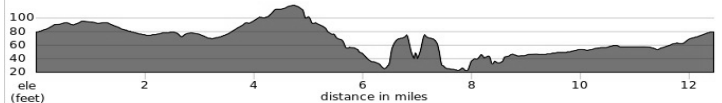

## DEERFIELD #5 - SHORT

12.9 Miles

	@Mile	CF1 (18.9'/m) +/-244 ft	Dist
← L	0.1	DEERWOOD E	0.6
R	0.7	DEERCREEK	0.0
R	0.7	DEERFIELD	0.2
R	0.9	YALE	0.4
R	1.3	WEST YALE LOOP	2.8
R	4.1	YALE & bridge over 405	0.9
R	5.0	UNIVERSITY	1.4
← *L	6.4	HARVARD	0.5
R	6.9	MARQUETTE	0.1

**PEET'S COFFEE**  
UNIVERSITY CENTER UCI

	to	7.0	out on MARQUETTE	0.1
← L	7.1	HARVARD		4.5
R	11.6	<TUSTIN FLD/DEERFIELD>		0.8
R	12.4	<FAWN GLN / DEER SPRG>		0.0
R	12.4	DEERWOOD W		0.4
← L	12.8	DEERWOOD to start		