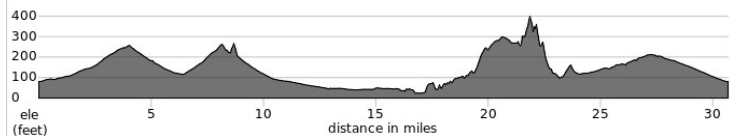

## DEERFIELD #5 - MEDIUM

30.6 Miles

	@Mile	CF3 (35.3'/m) +/-1,080 ft	Dist
←	L	0.1 DEERWOOD E	0.6
	R	0.7 DEERCREEK	0.0
	R	0.7 DEERFIELD	0.2
←	*L	0.9 YALE	3.2
←	L	4.1 MEADOWOOD	0.6
←	L	4.7 CULVER	0.7
	R	5.4 IRVINE BL	1.1
	R	6.5 JAMBOREE	1.7
←	*L	8.2 TUSTIN RANCH / VON KARMAN	6.0
←	*L	14.2 ALTON	0.9
	R	15.1 HARVARD	2.5
	R	17.6 MARQUETTE <i>into center</i>	0.1

### PEET'S COFFEE UNIVERSITY CENTER UCI

		17.7 <i>out on</i> MARQUETTE	0.2
	R	17.9 HARVARD	0.1
	R	18.0 BERKELEY	0.2
←	L	18.2 CAMPUS	1.0
	R	19.2 TURTLE ROCK	2.7
	R	21.9 RIDGELINE	1.4
	R	23.3 UNIVERSITY	0.3
↗	JR	23.6 @ ❖ STRAWBERRY FARM <i>onto University Trail (path)</i>	0.7
↗	BR	24.3 <i>up to JOST Bridge over Freeway</i>	0.2
	R	24.5 <i>Freeway Trail (path)</i>	0.9
	R	25.4 ALTON	1.3
←	*L	26.7 PACIFICA	0.1
	R	26.8 GATEWAY	0.4
←	*L	27.2 IRVINE CTR	3.3
	R	30.5 DEERWOOD <i>to start</i>	