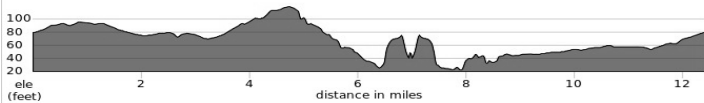

## DEERFIELD #5 - SHORT

12.9 Miles

	@Mile	CF1 (18.9'/m) +/-244 ft	Dist
← L	0.1	DEERWOOD E	0.6
R	0.7	DEERCREEK	0.0
R	0.7	DEERFIELD	0.2
R	0.9	YALE	0.4
R	1.3	WEST YALE LOOP	2.8
R	4.1	YALE & bridge over 405	0.9
R	5.0	UNIVERSITY	1.4
← *L	6.4	HARVARD	0.5
R	6.9	MARQUETTE	0.1

**PEET'S COFFEE**  
UNIVERSITY CENTER UCI

	to	7.0	out on MARQUETTE	0.1
← L	7.1	HARVARD		4.5
R	11.6	<TUSTIN FLD/DEERFIELD>		0.8
R	12.4	<FAWN GLN / DEER SPRG>		0.0
R	12.4	DEERWOOD W		0.4
← L	12.8	DEERWOOD to start		