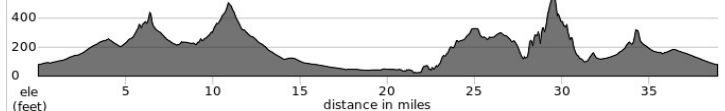

Questions/Comments: rides@bikeirvine.org

Report mishaps to crash@bikeirvine.org

SAT05 L

<https://ridewithgps.com/routes/32019238>